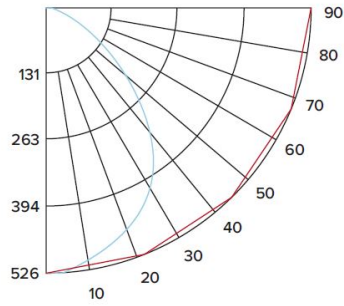

Super Sloped Ceiling LED Baffle Insert

Multiplier: 2700K (x 0.96)

PHOTOMETRIC REPORT

Product #: EL76430
Wattage/Lumens: 17.1W/ 1191 Lm
Luminaire LPW: 70 Lm/W

CANDLE POWER SUMMARY

Degrees Vertical	0°
0	524
5	523
15	501
25	456
35	384
45	265
55	129
65	63
75	41
85	7
90	0

ILLUMINANCE AT A DISTANCE

Distance to Target Plane	Footcandles Beam Center	Beam Diameter
4'	32.7	7.9'
6'	14.5	11.8'
8'	8.18	15.8'
10'	5.24	19.7'

ZONAL LUMEN SUMMARY

Zone	Lumens	% Luminaire
0-30°	398.39	33.50
0-40°	639.58	53.70
0-60°	1037.74	87.10
0-90°	1188.04	99.80