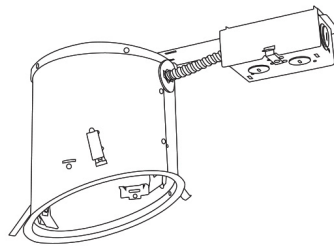

6" E26 Medium Base Sloped Housing
Remodel

PSA30
Medium base to Ideal terminal connector

CAT NO.	SPECIFICATIONS
EL901ICA	75W Max.

CAT NO.	SPECIFICATIONS
EL901RICA	75W Max.