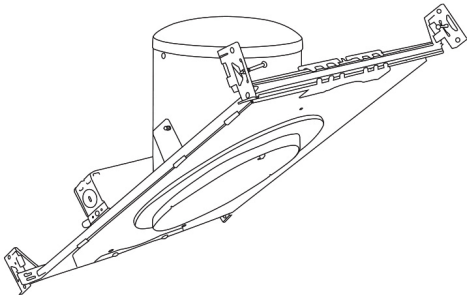

6" E26 Base Super Sloped Ceiling Housings

6" E26 Medium Base Sloped Housing
New Construction