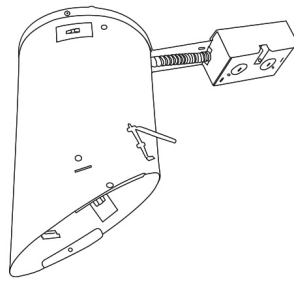

Installation: Clips securely mount trim into the housing and keeps ring flush with ceiling.

Compatible Housings: EL946ICA, EL901ICA, EL901RICA, EL901HT, EL901RT.

Lamp: Compatible with Medium base (E26) PAR type.

EL602

B Black with White Trim
W All White

For use with 6" Super Sloped Trims

6" E26 Base Super Sloped Ceiling IC Housings

6" E26 Medium Base Sloped Housing
New Construction

CAT NO.	SPECIFICATIONS
EL946ICA	90W Max.

6" E26 Medium Base Sloped Housing
New Construction

CAT NO.	SPECIFICATIONS
EL901ICA	75W Max.

6" E26 Medium Base Sloped Housing
Remodel

CAT NO.	SPECIFICATIONS
EL901RICA	75W Max.

6" E26 Base Super Sloped Ceiling Non-IC Housings

6" E26 Medium Base Sloped Housing
New Construction

CAT NO.	SPECIFICATIONS
EL901HT	90W Max.

6" E26 Medium Base Sloped Housing
Remodel

CAT NO.	SPECIFICATIONS
EL901RT	90W Max.