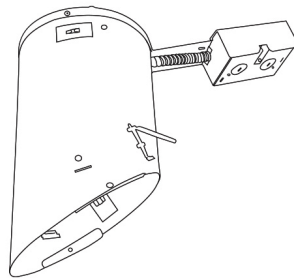

Installation: Clips securely mount trim into the housing and keeps ring flush with ceiling.

Compatible Housings: EL946ICA, EL901ICA, EL901RICA, EL901HT, EL901RT.

Lamp: Compatible with Medium base (E26) PAR type.

EL602

B Black with White Trim

W All White

For use with 6" Super Sloped Trims

6" E26 Base Super Sloped Ceiling IC Housings

6" E26 Medium Base Sloped Housing
New Construction

CAT NO.	SPECIFICATIONS
EL946ICA	90W Max.

6" E26 Medium Base Sloped Housing
New Construction

CAT NO.	SPECIFICATIONS
EL901ICA	75W Max.

6" E26 Medium Base Sloped Housing
Remodel

CAT NO.	SPECIFICATIONS
EL901RICA	75W Max.

6" E26 Base Super Sloped Ceiling Non-IC Housings

6" E26 Medium Base Sloped Housing
New Construction

CAT NO.	SPECIFICATIONS
EL901HT	90W Max.

6" E26 Medium Base Sloped Housing
Remodel

CAT NO.	SPECIFICATIONS
EL901RT	90W Max.