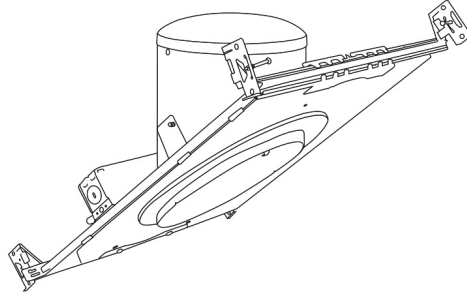

6" Super Sloped Baffle Trim

Features

- Super Sloped Baffle.
- Lamp: 75W MAX BR30, 90W MAX. PAR30 or PAR38.

Technical Details

Construction:

- Meticulously manufactured trim with a powder coated or anodized finish.
- Baffle helps reduce glare.

Installation: Clips securely mount trim into the housing and keeps ring flush with ceiling.

Compatible Housings: EL946ICA, EL901ICA, EL901RICA, EL901HT, EL901RT.

Lamp: Compatible with Medium base (E26) PAR type.

EL602

B

B Black with White Trim

W All White

For use with 6" Super Sloped Trims

6" E26 Base Super Sloped Ceiling IC Housings

6" E26 Medium Base Sloped Housing
New Construction

CAT NO.	SPECIFICATIONS
EL946ICA	90W Max.

6" E26 Medium Base Sloped Housing
New Construction

CAT NO.	SPECIFICATIONS
EL901ICA	75W Max.

6" E26 Medium Base Sloped Housing
Remodel

CAT NO.	SPECIFICATIONS
EL901RICA	75W Max.

6" E26 Base Super Sloped Ceiling Non-IC Housings