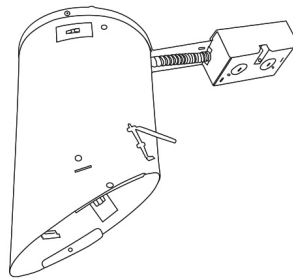

6" E26 Medium Base Sloped Housing
Remodel

CAT NO.	SPECIFICATIONS
EL901RT	90W Max.