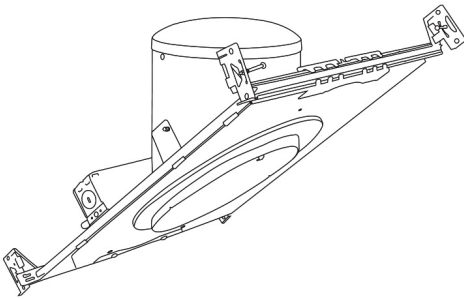

6" Super Sloped Baffle Trim

Features

- Super Sloped Baffle.
- Lamp: 75W MAX BR30, 90W MAX. PAR30 or PAR38.

Technical Details

Construction:

- Meticulously manufactured trim with a powder coated or anodized finish.
- Baffle helps reduce glare.

Installation: Clips securely mount trim into the housing and keeps ring flush with ceiling.

Compatible Housings: EL946ICA, EL901ICA, EL901RICA, EL901HT, EL901RT.

Lamp: Compatible with Medium base (E26) PAR type.

EL602

B

B Black with White Trim

W All White

For use with 6" Super Sloped Trims

6" E26 Base Super Sloped Ceiling IC Housings

6" E26 Medium Base Sloped Housing
New Construction

CAT NO.	SPECIFICATIONS
EL946ICA	90W Max.

6" E26 Medium Base Sloped Housing
New Construction

CAT NO.	SPECIFICATIONS
EL901ICA	75W Max.

6" E26 Medium Base Sloped Housing
Remodel

CAT NO.	SPECIFICATIONS
EL901RICA	75W Max.

6" E26 Base Super Sloped Ceiling Non-IC Housings