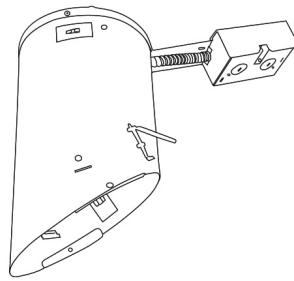

Installation: Clips securely mount trim into the housing and keeps ring flush with ceiling.

Compatible Housings: EL946ICA, EL901ICA, EL901RICA, EL901HT, EL901RT.

Lamp: Compatible with Medium base (E26) PAR type.

EL602

B

B Black with White Trim

W All White

For use with 6" Super Sloped Trims

6" E26 Base Super Sloped Ceiling IC Housings

6" E26 Medium Base Sloped Housing
New Construction

CAT NO.	SPECIFICATIONS
EL946ICA	90W Max.

6" E26 Medium Base Sloped Housing
New Construction

CAT NO.	SPECIFICATIONS
EL901ICA	75W Max.

6" E26 Medium Base Sloped Housing
Remodel

CAT NO.	SPECIFICATIONS
EL901RICA	75W Max.

6" E26 Base Super Sloped Ceiling Non-IC Housings

6" E26 Medium Base Sloped Housing
New Construction

CAT NO.	SPECIFICATIONS
EL901HT	90W Max.

6" E26 Medium Base Sloped Housing
Remodel

CAT NO.	SPECIFICATIONS
EL901RT	90W Max.