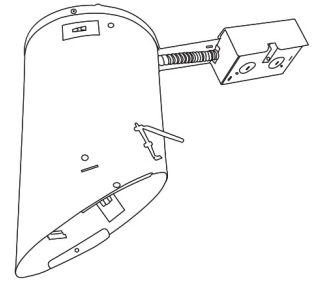

6" Super Sloped Baffle Trim

Features

- Super Sloped Baffle.
- Lamp: 75W MAX BR30, 90W MAX. PAR30 or PAR38.

Technical Details

Construction:

- Meticulously manufactured trim with a powder coated or anodized finish.
- Baffle helps reduce glare.

Installation: Clips securely mount trim into the housing and keeps ring flush with ceiling.

Compatible Housings: EL946ICA, EL901ICA, EL901RICA, EL901HT, EL901RT.

Lamp: Compatible with Medium base (E26) PAR type.

EL602

B Black with White Trim

W All White

For use with 6" Super Sloped Trims

6" E26 Base Super Sloped Ceiling IC Housings

6" E26 Medium Base Sloped Housing
New Construction

CAT NO.	SPECIFICATIONS
EL946ICA	90W Max.

6" E26 Medium Base Sloped Housing
New Construction

CAT NO.	SPECIFICATIONS
EL901ICA	75W Max.

6" E26 Medium Base Sloped Housing
Remodel

CAT NO.	SPECIFICATIONS
EL901RICA	75W Max.

6" E26 Base Super Sloped Ceiling Non-IC Housings