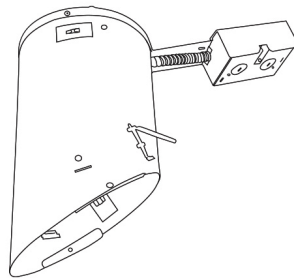

Installation: Clips securely mount trim into the housing and keeps ring flush with ceiling.

Compatible Housings: EL946ICA, EL901ICA, EL901RICA, EL901HT, EL901RT.

Lamp: Compatible with Medium base (E26) PAR type.

EL602

B

B Black with White Trim

W All White

For use with 6" Super Sloped Trims

6" E26 Base Super Sloped Ceiling IC Housings

6" E26 Medium Base Sloped Housing
New Construction

CAT NO.	SPECIFICATIONS
EL946ICA	90W Max.

6" E26 Medium Base Sloped Housing
New Construction

CAT NO.	SPECIFICATIONS
EL901ICA	75W Max.

6" E26 Medium Base Sloped Housing
Remodel

CAT NO.	SPECIFICATIONS
EL901RICA	75W Max.

6" E26 Base Super Sloped Ceiling Non-IC Housings

6" E26 Medium Base Sloped Housing
New Construction

CAT NO.	SPECIFICATIONS
EL901HT	90W Max.

6" E26 Medium Base Sloped Housing
Remodel

CAT NO.	SPECIFICATIONS
EL901RT	90W Max.