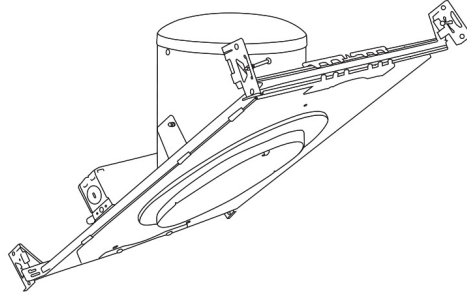

6" Super Sloped Baffle Trim

Features

- Super Sloped Baffle.
- Lamp: 75W MAX BR30, 90W MAX. PAR30 or PAR38.

Technical Details

Construction:

- Meticulously manufactured trim with a powder coated or anodized finish.
- Baffle helps reduce glare.

Installation: Clips securely mount trim into the housing and keeps ring flush with ceiling.

Compatible Housings: EL946ICA, EL901ICA, EL901RICA, EL901HT, EL901RT.

Lamp: Compatible with Medium base (E26) PAR type.

EL602

B Black with White Trim
W All White

For use with 6" Super Sloped Trims

6" E26 Base Super Sloped Ceiling IC Housings

6" E26 Medium Base Sloped Housing
New Construction

CAT NO.	SPECIFICATIONS
EL946ICA	90W Max.

6" E26 Medium Base Sloped Housing
New Construction

CAT NO.	SPECIFICATIONS
EL901ICA	75W Max.

6" E26 Medium Base Sloped Housing
Remodel

CAT NO.	SPECIFICATIONS
EL901RICA	75W Max.

6" E26 Base Super Sloped Ceiling Non-IC Housings