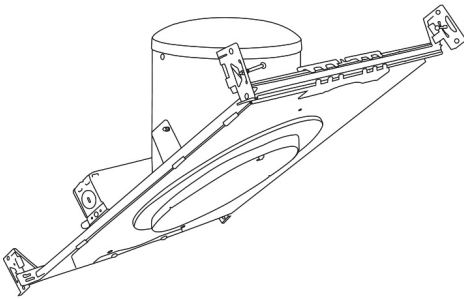

6" Super Sloped Baffle Trim

Features

- Super Sloped Baffle.
- Lamp: 75W MAX BR30, 90W MAX. PAR30 or PAR38.

Technical Details

Construction:

- Meticulously manufactured trim with a powder coated or anodized finish.
- Baffle helps reduce glare.

Installation: Clips securely mount trim into the housing and keeps ring flush with ceiling.

Compatible Housings: EL946ICA, EL901ICA, EL901RICA, EL901HT, EL901RT.

Lamp: Compatible with Medium base (E26) PAR type.

EL602

B Black with White Trim
W All White

For use with 6" Super Sloped Trims

6" E26 Base Super Sloped Ceiling IC Housings

6" E26 Medium Base Sloped Housing
New Construction

CAT NO.	SPECIFICATIONS
EL946ICA	90W Max.

6" E26 Medium Base Sloped Housing
New Construction

CAT NO.	SPECIFICATIONS
EL901ICA	75W Max.

6" E26 Medium Base Sloped Housing
Remodel

CAT NO.	SPECIFICATIONS
EL901RICA	75W Max.

6" E26 Base Super Sloped Ceiling Non-IC Housings