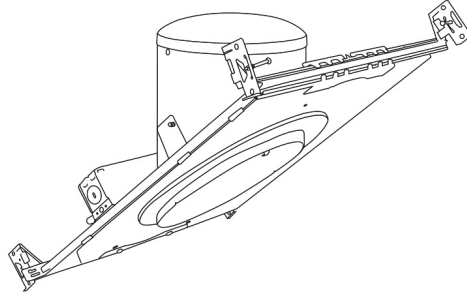

6" Super Sloped Baffle Trim

Features

- Super Sloped Baffle.
- Lamp: 75W MAX BR30, 90W MAX. PAR30 or PAR38.

Technical Details

Construction:

- Meticulously manufactured trim with a powder coated or anodized finish.
- Baffle helps reduce glare.

Installation: Clips securely mount trim into the housing and keeps ring flush with ceiling.

Compatible Housings: EL946ICA, EL901ICA, EL901RICA, EL901HT, EL901RT.

Lamp: Compatible with Medium base (E26) PAR type.

EL602

B Black with White Trim

W All White

For use with 6" Super Sloped Trims

6" E26 Base Super Sloped Ceiling IC Housings

6" E26 Medium Base Sloped Housing
New Construction

CAT NO.	SPECIFICATIONS
EL946ICA	90W Max.

6" E26 Medium Base Sloped Housing
New Construction

CAT NO.	SPECIFICATIONS
EL901ICA	75W Max.

6" E26 Medium Base Sloped Housing
Remodel

CAT NO.	SPECIFICATIONS
EL901RICA	75W Max.

6" E26 Base Super Sloped Ceiling Non-IC Housings