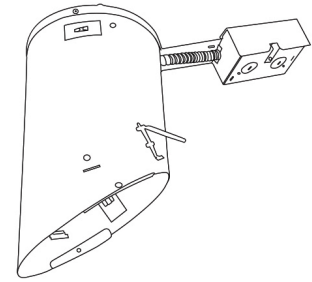

### Construction:

- Meticulously manufactured trim with a powder coated or anodized finish.
- Baffle helps reduce glare.

**Installation:** Clips securely mount trim into the housing and keeps ring flush with ceiling.

## 6" E26 Base Super Sloped Ceiling IC Housings

6" E26 Medium Base Sloped Housing  
**New Construction**

CAT NO.	SPECIFICATIONS
EL946ICA	90W Max.

6" E26 Medium Base Sloped Housing  
**New Construction**

CAT NO.	SPECIFICATIONS
EL901ICA	75W Max.