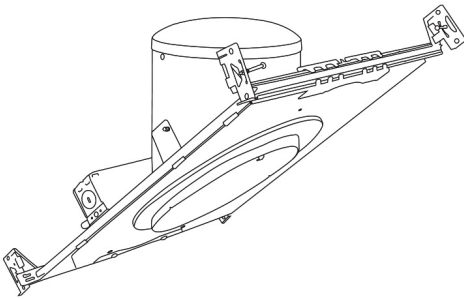

6" Super Sloped Baffle Trim

Features

- Super Sloped Baffle.
- Lamp: 75W MAX BR30, 90W MAX. PAR30 or PAR38.

Technical Details

Construction:

- Meticulously manufactured trim with a powder coated or anodized finish.
- Baffle helps reduce glare.

Installation: Clips securely mount trim into the housing and keeps ring flush with ceiling.

Compatible Housings: EL946ICA, EL901ICA, EL901RICA, EL901HT, EL901RT.

Lamp: Compatible with Medium base (E26) PAR type.

EL602

B Black with White Trim

W All White

For use with 6" Super Sloped Trims

6" E26 Base Super Sloped Ceiling IC Housings

6" E26 Medium Base Sloped Housing
New Construction

CAT NO.	SPECIFICATIONS
EL946ICA	90W Max.

6" E26 Medium Base Sloped Housing
New Construction

CAT NO.	SPECIFICATIONS
EL901ICA	75W Max.

6" E26 Medium Base Sloped Housing
Remodel

CAT NO.	SPECIFICATIONS
EL901RICA	75W Max.

6" E26 Base Super Sloped Ceiling Non-IC Housings