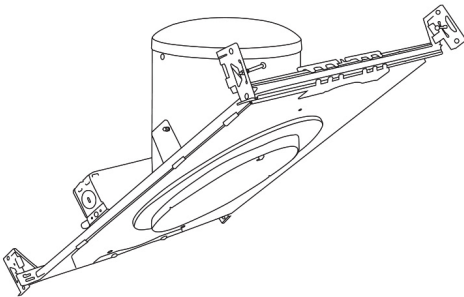

6" Super Sloped Baffle Trim

Features

- Super Sloped Baffle.
- Lamp: 75W MAX BR30, 90W MAX. PAR30 or PAR38.

Technical Details

Construction:

- Meticulously manufactured trim with a powder coated or anodized finish.
- Baffle helps reduce glare.

Installation: Clips securely mount trim into the housing and keeps ring flush with ceiling.

Compatible Housings: EL946ICA, EL901ICA, EL901RICA, EL901HT, EL901RT.

Lamp: Compatible with Medium base (E26) PAR type.

EL602

B Black with White Trim

W All White

For use with 6" Super Sloped Trims

6" E26 Base Super Sloped Ceiling IC Housings

6" E26 Medium Base Sloped Housing
New Construction

CAT NO.	SPECIFICATIONS
EL946ICA	90W Max.

6" E26 Medium Base Sloped Housing
New Construction

CAT NO.	SPECIFICATIONS
EL901ICA	75W Max.

6" E26 Medium Base Sloped Housing
Remodel

CAT NO.	SPECIFICATIONS
EL901RICA	75W Max.

6" E26 Base Super Sloped Ceiling Non-IC Housings