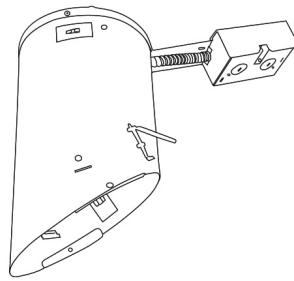

Installation: Clips securely mount trim into the housing and keeps ring flush with ceiling.

Compatible Housings: EL946ICA, EL901ICA, EL901RICA, EL901HT, EL901RT.

Lamp: Compatible with Medium base (E26) PAR type.

EL602

B Black with White Trim

W All White

For use with 6" Super Sloped Trims

6" E26 Base Super Sloped Ceiling IC Housings

6" E26 Medium Base Sloped Housing
New Construction

CAT NO.	SPECIFICATIONS
EL946ICA	90W Max.

6" E26 Medium Base Sloped Housing
New Construction

CAT NO.	SPECIFICATIONS
EL901ICA	75W Max.

6" E26 Medium Base Sloped Housing
Remodel

CAT NO.	SPECIFICATIONS
EL901RICA	75W Max.

6" E26 Base Super Sloped Ceiling Non-IC Housings

6" E26 Medium Base Sloped Housing
New Construction

CAT NO.	SPECIFICATIONS
EL901HT	90W Max.

6" E26 Medium Base Sloped Housing
Remodel

CAT NO.	SPECIFICATIONS
EL901RT	90W Max.