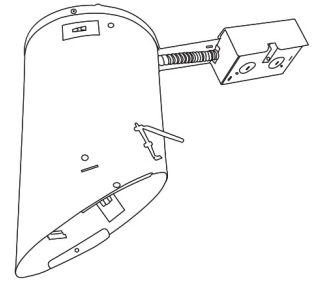

6" Super Sloped Baffle Trim

Features

- Super Sloped Baffle.
- Lamp: 75W MAX BR30, 90W MAX. PAR30 or PAR38.

Technical Details

Construction:

- Meticulously manufactured trim with a powder coated or anodized finish.
- Baffle helps reduce glare.

Installation: Clips securely mount trim into the housing and keeps ring flush with ceiling.

Compatible Housings: EL946ICA, EL901ICA, EL901RICA, EL901HT, EL901RT.

Lamp: Compatible with Medium base (E26) PAR type.

EL602

B

B Black with White Trim

W All White

For use with 6" Super Sloped Trims

6" E26 Base Super Sloped Ceiling IC Housings

6" E26 Medium Base Sloped Housing
New Construction

CAT NO.	SPECIFICATIONS
EL946ICA	90W Max.

6" E26 Medium Base Sloped Housing
New Construction

CAT NO.	SPECIFICATIONS
EL901ICA	75W Max.

6" E26 Medium Base Sloped Housing
Remodel

CAT NO.	SPECIFICATIONS
EL901RICA	75W Max.

6" E26 Base Super Sloped Ceiling Non-IC Housings