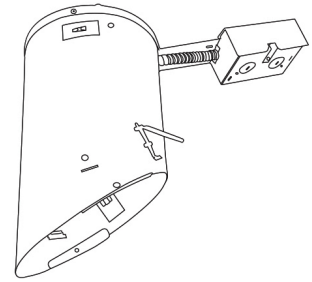

6" Super Sloped Baffle Trim

Features

- Super Sloped Baffle.
- Lamp: 75W MAX BR30, 90W MAX. PAR30 or PAR38.

Technical Details

Construction:

- Meticulously manufactured trim with a powder coated or anodized finish.
- Baffle helps reduce glare.

Installation: Clips securely mount trim into the housing and keeps ring flush with ceiling.

Compatible Housings: EL946ICA, EL901ICA, EL901RICA, EL901HT, EL901RT.

Lamp: Compatible with Medium base (E26) PAR type.

EL602

B Black with White Trim
W All White

For use with 6" Super Sloped Trims

6" E26 Base Super Sloped Ceiling IC Housings

6" E26 Medium Base Sloped Housing
New Construction

CAT NO.	SPECIFICATIONS
EL946ICA	90W Max.

6" E26 Medium Base Sloped Housing
New Construction

CAT NO.	SPECIFICATIONS
EL901ICA	75W Max.

6" E26 Medium Base Sloped Housing
Remodel

CAT NO.	SPECIFICATIONS
EL901RICA	75W Max.

6" E26 Base Super Sloped Ceiling Non-IC Housings