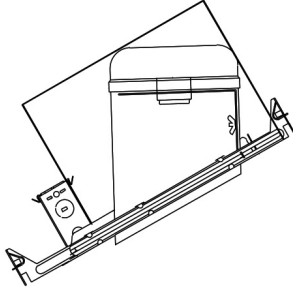

Compatible Products

For use with 6" Super Sloped Trims

6" E26 Base Super Sloped Ceiling IC Housings

6" E26 Medium Base Sloped Housing
New Construction

CAT NO.	SPECIFICATIONS
EL946ICA	90W Max.