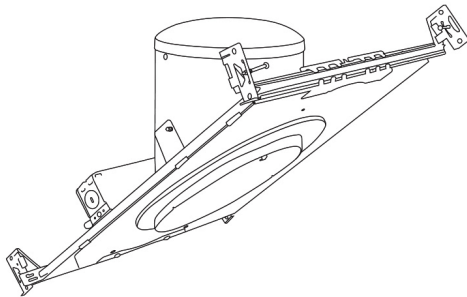

6" Super Sloped Baffle with PAR38 Gimbal Trim

Features

- Super Sloped Baffle with PAR38 Gimbal.
- Lamp: 90W MAX PAR38.

Technical Details

Construction:

- Meticulously manufactured trim with a powder coated or anodized finish.
- Integral gimbal ring holds lamp and allows for 30° internal adjustability while keeping a flush look on the ceiling.
- Baffle helps reduce glare.

Installation: Clips securely mount trim into the housing and keeps ring flush with ceiling.

Compatible Housings: EL946ICA, EL901ICA, EL901RICA, EL901HT, EL901RT.

Lamp: Compatible with Medium base (E26) PAR type.

CAT NO.	SPECIFICATIONS
EL946ICA	90W Max.

6" E26 Medium Base Sloped Housing
New Construction

CAT NO.	SPECIFICATIONS
EL901ICA	75W Max.

6" E26 Medium Base Sloped Housing
Remodel

CAT NO.	SPECIFICATIONS
EL901RICA	75W Max.

6" E26 Base Super Sloped Ceiling Non-IC Housings

6" E26 Medium Base Sloped Housing
New Construction

CAT NO.	SPECIFICATIONS
EL901HT	90W Max.

6" E26 Medium Base Sloped Housing
Remodel

CAT NO.	SPECIFICATIONS
EL901RT	90W Max.