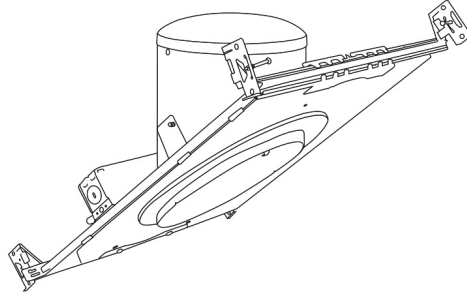

6" Super Sloped Baffle with PAR38 Gimbal Trim

Features

- Super Sloped Baffle with PAR38 Gimbal.
- Lamp: 90W MAX PAR38.

Technical Details

Construction:

- Meticulously manufactured trim with a powder coated or anodized finish.
- Integral gimbal ring holds lamp and allows for 30° internal adjustability while keeping a flush look on the ceiling.
- Baffle helps reduce glare.

Installation: Clips securely mount trim into the housing and keeps ring flush with ceiling.

Compatible Housings: EL946ICA, EL901ICA, EL901RICA, EL901HT, EL901RT.

Lamp: Compatible with Medium base (E26) PAR type.

EL607

Finish

- B** Black with White Trim
- W** All White
- BZ** All Bronze

For use with 6" Super Sloped Trims

6" E26 Base Super Sloped Ceiling IC Housings

6" E26 Medium Base Sloped Housing
New Construction

CAT NO.	SPECIFICATIONS
EL946ICA	90W Max.

6" E26 Medium Base Sloped Housing
New Construction

CAT NO.	SPECIFICATIONS
EL901ICA	75W Max.

6" E26 Medium Base Sloped Housing
Remodel

CAT NO.	SPECIFICATIONS
EL901RICA	75W Max.