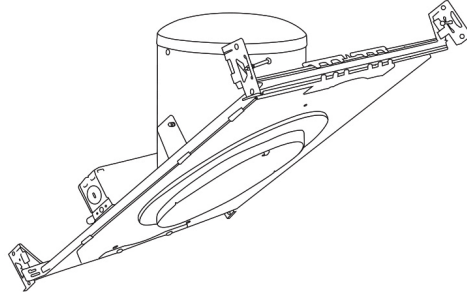

6" Super Sloped Baffle with PAR38 Gimbal Trim

Features

- Super Sloped Baffle with PAR38 Gimbal.
- Lamp: 90W MAX PAR38.

Technical Details

Construction:

- Meticulously manufactured trim with a powder coated or anodized finish.
- Integral gimbal ring holds lamp and allows for 30° internal adjustability while keeping a flush look on the ceiling.
- Baffle helps reduce glare.

Installation: Clips securely mount trim into the housing and keeps ring flush with ceiling.

Compatible Housings: EL946ICA, EL901ICA, EL901RICA, EL901HT, EL901RT.

Lamp: Compatible with Medium base (E26) PAR type.

Finish

EL607

- B** Black with White Trim
- W** All White
- BZ** All Bronze

Compatible Products

For use with 6" Super Sloped Trims

6" E26 Base Super Sloped Ceiling IC Housings

6" E26 Medium Base Sloped Housing
New Construction

CAT NO.	SPECIFICATIONS
EL946ICA	90W Max.

6" E26 Medium Base Sloped Housing
New Construction

CAT NO.	SPECIFICATIONS
EL901ICA	75W Max.

6" E26 Medium Base Sloped Housing
Remodel

CAT NO.	SPECIFICATIONS
EL901RICA	75W Max.