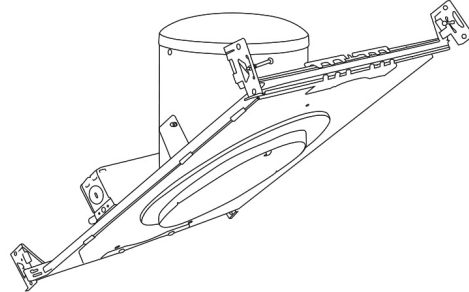

6" Super Sloped Baffle with PAR38 Gimbal Trim

Features

- Super Sloped Baffle with PAR38 Gimbal.
- Lamp: 90W MAX PAR38.

Technical Details

Construction:

- Meticulously manufactured trim with a powder coated or anodized finish.
- Integral gimbal ring holds lamp and allows for 30° internal adjustability while keeping a flush look on the ceiling.
- Baffle helps reduce glare.

Installation: Clips securely mount trim into the housing and keeps ring flush with ceiling.

Compatible Housings: EL946ICA, EL901ICA, EL901RICA, EL901HT, EL901RT.

Lamp: Compatible with Medium base (E26) PAR type.

Finish

EL607

- B** Black with White Trim
- W** All White
- BZ** All Bronze

For use with 6" Super Sloped Trims

6" E26 Base Super Sloped Ceiling IC Housings

6" E26 Medium Base Sloped Housing
New Construction

CAT NO.	SPECIFICATIONS
EL946ICA	90W Max.

6" E26 Medium Base Sloped Housing
New Construction

CAT NO.	SPECIFICATIONS
EL901ICA	75W Max.

6" E26 Medium Base Sloped Housing
Remodel

CAT NO.	SPECIFICATIONS
EL901RICA	75W Max.