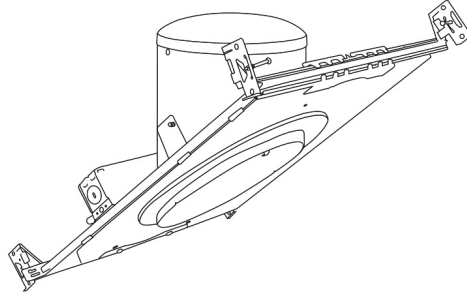

### Construction:

- Meticulously manufactured trim with a powder coated or anodized finish.
- Integral gimbal ring holds lamp and allows for 30° internal adjustability while keeping a flush look on the ceiling.
- Baffle helps reduce glare.

**Installation:** Clips securely mount trim into the housing and keeps ring flush with ceiling.

**Compatible Housings:** EL946ICA, EL901ICA, EL901RICA, EL901HT, EL901RT.

**Lamp:** Compatible with Medium base (E26) PAR type.

## Product Number Builder Example: EL603B

6" Super Sloped Baffle Trim with PAR30 Gimbal

Finish

**EL603**

- B** Black with White Trim
- W** All White

For use with 6" Super Sloped Trims