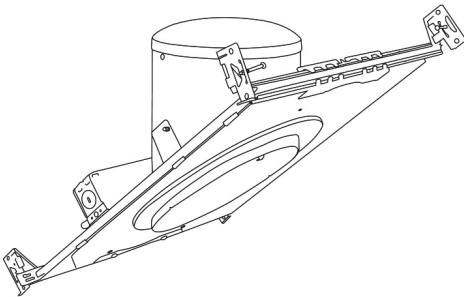

### Construction:

- Meticulously manufactured trim with a powder coated or anodized finish.
- Integral gimbal ring holds lamp and allows for 30° internal adjustability while keeping a flush look on the ceiling.
- Baffle helps reduce glare.

**Installation:** Clips securely mount trim into the housing and keeps ring flush with ceiling.

**Compatible Housings:** EL946ICA, EL901ICA, EL901RICA, EL901HT, EL901RT.

**Lamp:** Compatible with Medium base (E26) PAR type.

## 6" E26 Base Super Sloped Ceiling IC Housings

6" E26 Medium Base Sloped Housing  
**New Construction**

| CAT NO.  | SPECIFICATIONS |
|----------|----------------|
| EL946ICA | 90W Max.       |

6" E26 Medium Base Sloped Housing  
**New Construction**