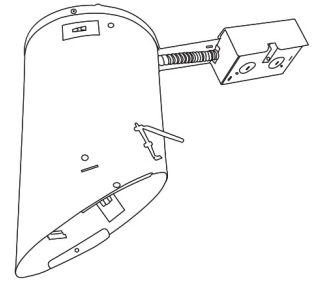

6" E26 Medium Base Sloped Housing
Remodel

CAT NO.	SPECIFICATIONS
EL901RICA	75W Max.