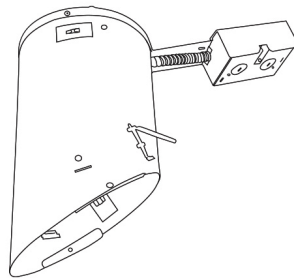

6" E26 Medium Base Sloped Housing
Remodel

CAT NO.	SPECIFICATIONS
EL901RT	90W Max.