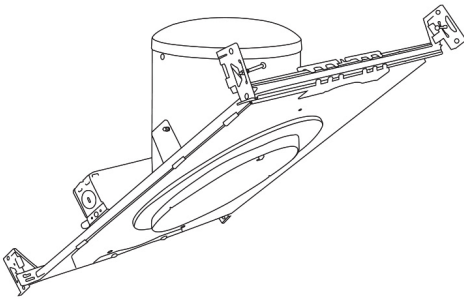

6" Super Sloped Baffle with PAR30 Gimbal Trim

Features

- Super Sloped Baffle with PAR30 Gimbal.
- Lamp: 75W MAX PAR30.

Technical Details

Construction:

- Meticulously manufactured trim with a powder coated or anodized finish.
- Integral gimbal ring holds lamp and allows for 30° internal adjustability while keeping a flush look on the ceiling.
- Baffle helps reduce glare.

Installation: Clips securely mount trim into the housing and keeps ring flush with ceiling.

Compatible Housings: EL946ICA, EL901ICA, EL901RICA, EL901HT, EL901RT.

Lamp: Compatible with Medium base (E26) PAR type.

EL603

- B** Black with White Trim
- W** All White

For use with 6" Super Sloped Trims

6" E26 Base Super Sloped Ceiling IC Housings

6" E26 Medium Base Sloped Housing
New Construction

CAT NO.	SPECIFICATIONS
EL946ICA	90W Max.

6" E26 Medium Base Sloped Housing
New Construction

CAT NO.	SPECIFICATIONS
EL901ICA	75W Max.

6" E26 Medium Base Sloped Housing
Remodel

CAT NO.	SPECIFICATIONS
EL901RICA	75W Max.

6" E26 Base Super Sloped Ceiling Non-IC Housings