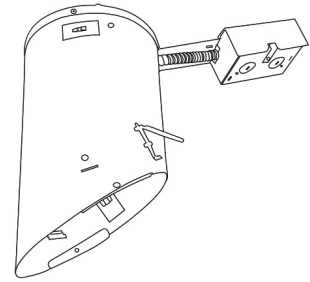

6" Super Sloped Baffle with PAR30 Gimbal Trim

Features

- Super Sloped Baffle with PAR30 Gimbal.
- Lamp: 75W MAX PAR30.

Technical Details

Construction:

- Meticulously manufactured trim with a powder coated or anodized finish.
- Integral gimbal ring holds lamp and allows for 30° internal adjustability while keeping a flush look on the ceiling.
- Baffle helps reduce glare.

Installation: Clips securely mount trim into the housing and keeps ring flush with ceiling.

Compatible Housings: EL946ICA, EL901ICA, EL901RICA, EL901HT, EL901RT.

Lamp: Compatible with Medium base (E26) PAR type.

EL603

- B** Black with White Trim
- W** All White

For use with 6" Super Sloped Trims

6" E26 Base Super Sloped Ceiling IC Housings

6" E26 Medium Base Sloped Housing
New Construction

CAT NO.	SPECIFICATIONS
EL946ICA	90W Max.

6" E26 Medium Base Sloped Housing
New Construction

CAT NO.	SPECIFICATIONS
EL901ICA	75W Max.

6" E26 Medium Base Sloped Housing
Remodel

CAT NO.	SPECIFICATIONS
EL901RICA	75W Max.

6" E26 Base Super Sloped Ceiling Non-IC Housings