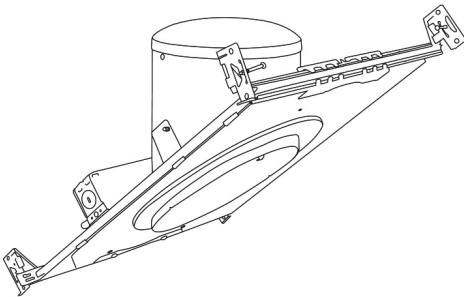

6" Super Sloped Baffle with PAR30 Gimbal Trim

Features

- Super Sloped Baffle with PAR30 Gimbal.
- Lamp: 75W MAX PAR30.

Technical Details

Construction:

- Meticulously manufactured trim with a powder coated or anodized finish.
- Integral gimbal ring holds lamp and allows for 30° internal adjustability while keeping a flush look on the ceiling.
- Baffle helps reduce glare.

Installation: Clips securely mount trim into the housing and keeps ring flush with ceiling.

Compatible Housings: EL946ICA, EL901ICA, EL901RICA, EL901HT, EL901RT.

Lamp: Compatible with Medium base (E26) PAR type.

EL603

- B** Black with White Trim
- W** All White

For use with 6" Super Sloped Trims

6" E26 Base Super Sloped Ceiling IC Housings

6" E26 Medium Base Sloped Housing
New Construction

CAT NO.	SPECIFICATIONS
EL946ICA	90W Max.

6" E26 Medium Base Sloped Housing
New Construction

CAT NO.	SPECIFICATIONS
EL901ICA	75W Max.

6" E26 Medium Base Sloped Housing
Remodel

CAT NO.	SPECIFICATIONS
EL901RICA	75W Max.

6" E26 Base Super Sloped Ceiling Non-IC Housings