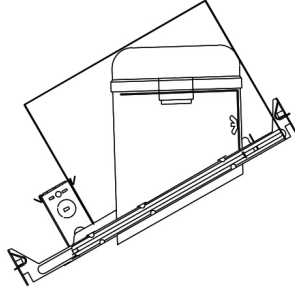

For use with 6" Super Sloped Trims

6" E26 Base Super Sloped Ceiling IC Housings

6" E26 Medium Base Sloped Housing
New Construction

CAT NO.	SPECIFICATIONS
EL946ICA	90W Max.