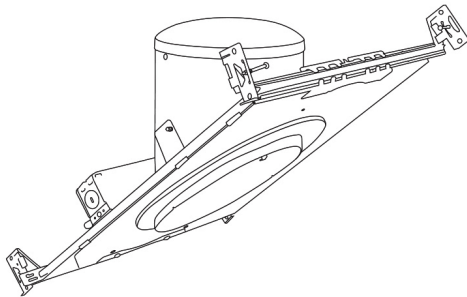

6" Super Sloped Baffle with PAR30 Gimbal Trim

Features

- Super Sloped Baffle with PAR30 Gimbal.
- Lamp: 75W MAX PAR30.

Technical Details

Construction:

- Meticulously manufactured trim with a powder coated or anodized finish.
- Integral gimbal ring holds lamp and allows for 30° internal adjustability while keeping a flush look on the ceiling.
- Baffle helps reduce glare.

Installation: Clips securely mount trim into the housing and keeps ring flush with ceiling.

Compatible Housings: EL946ICA, EL901ICA, EL901RICA, EL901HT, EL901RT.

Lamp: Compatible with Medium base (E26) PAR type.

EL603

- B** Black with White Trim
- W** All White

For use with 6" Super Sloped Trims

6" E26 Base Super Sloped Ceiling IC Housings

6" E26 Medium Base Sloped Housing
New Construction

CAT NO.	SPECIFICATIONS
EL946ICA	90W Max.

6" E26 Medium Base Sloped Housing
New Construction

CAT NO.	SPECIFICATIONS
EL901ICA	75W Max.

6" E26 Medium Base Sloped Housing
Remodel

CAT NO.	SPECIFICATIONS
EL901RICA	75W Max.

6" E26 Base Super Sloped Ceiling Non-IC Housings