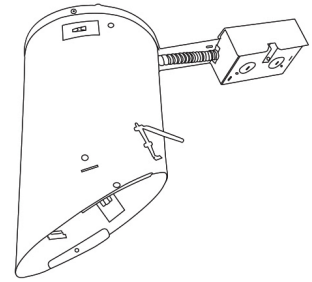

6" Super Sloped Baffle with PAR30 Gimbal Trim

Features

- Super Sloped Baffle with PAR30 Gimbal.
- Lamp: 75W MAX PAR30.

Technical Details

Construction:

- Meticulously manufactured trim with a powder coated or anodized finish.
- Integral gimbal ring holds lamp and allows for 30° internal adjustability while keeping a flush look on the ceiling.
- Baffle helps reduce glare.

Installation: Clips securely mount trim into the housing and keeps ring flush with ceiling.

Compatible Housings: EL946ICA, EL901ICA, EL901RICA, EL901HT, EL901RT.

Lamp: Compatible with Medium base (E26) PAR type.

EL603

- B** Black with White Trim
- W** All White

For use with 6" Super Sloped Trims

6" E26 Base Super Sloped Ceiling IC Housings

6" E26 Medium Base Sloped Housing
New Construction

CAT NO.	SPECIFICATIONS
EL946ICA	90W Max.

6" E26 Medium Base Sloped Housing
New Construction

CAT NO.	SPECIFICATIONS
EL901ICA	75W Max.

6" E26 Medium Base Sloped Housing
Remodel

CAT NO.	SPECIFICATIONS
EL901RICA	75W Max.

6" E26 Base Super Sloped Ceiling Non-IC Housings