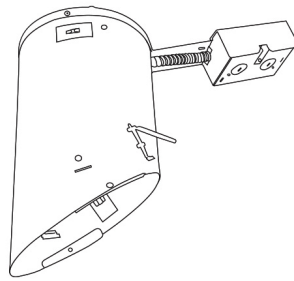

Installation: Clips securely mount trim into the housing and keeps ring flush with ceiling.

Compatible Housings: EL946ICA, EL901ICA, EL901RICA, EL901HT, EL901RT.

Lamp: Compatible with Medium base (E26) PAR type.

EL603

- B** Black with White Trim
- W** All White

For use with 6" Super Sloped Trims

6" E26 Base Super Sloped Ceiling IC Housings

6" E26 Medium Base Sloped Housing
New Construction

CAT NO.	SPECIFICATIONS
EL946ICA	90W Max.

6" E26 Medium Base Sloped Housing
New Construction

CAT NO.	SPECIFICATIONS
EL901ICA	75W Max.

6" E26 Medium Base Sloped Housing
Remodel

CAT NO.	SPECIFICATIONS
EL901RICA	75W Max.

6" E26 Base Super Sloped Ceiling Non-IC Housings

6" E26 Medium Base Sloped Housing
New Construction

CAT NO.	SPECIFICATIONS
EL901HT	90W Max.

6" E26 Medium Base Sloped Housing
Remodel

CAT NO.	SPECIFICATIONS
EL901RT	90W Max.