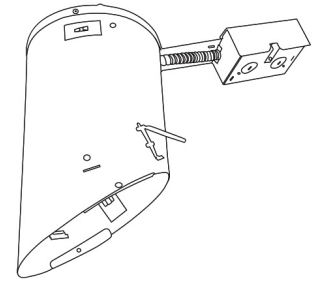

6" Super Sloped Baffle with PAR30 Gimbal Trim

Features

- Super Sloped Baffle with PAR30 Gimbal.
- Lamp: 75W MAX PAR30.

Technical Details

Construction:

- Meticulously manufactured trim with a powder coated or anodized finish.
- Integral gimbal ring holds lamp and allows for 30° internal adjustability while keeping a flush look on the ceiling.
- Baffle helps reduce glare.

Installation: Clips securely mount trim into the housing and keeps ring flush with ceiling.

Compatible Housings: EL946ICA, EL901ICA, EL901RICA, EL901HT, EL901RT.

Lamp: Compatible with Medium base (E26) PAR type.

EL603

- B** Black with White Trim
- W** All White

For use with 6" Super Sloped Trims

6" E26 Base Super Sloped Ceiling IC Housings

6" E26 Medium Base Sloped Housing
New Construction

CAT NO.	SPECIFICATIONS
EL946ICA	90W Max.

6" E26 Medium Base Sloped Housing
New Construction

CAT NO.	SPECIFICATIONS
EL901ICA	75W Max.

6" E26 Medium Base Sloped Housing
Remodel

CAT NO.	SPECIFICATIONS
EL901RICA	75W Max.

6" E26 Base Super Sloped Ceiling Non-IC Housings