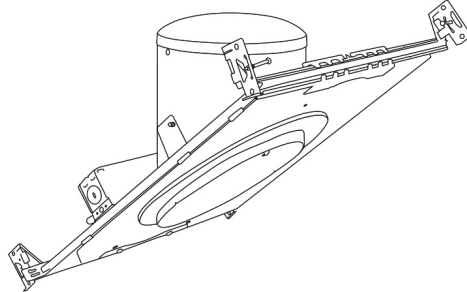

### Construction:

- Meticulously manufactured trim with a powder coated or anodized finish.
- Integral gimbal ring holds lamp and allows for 30° internal adjustability while keeping a flush look on the ceiling.
- Baffle helps reduce glare.

**Installation:** Clips securely mount trim into the housing and keeps ring flush with ceiling.

**Compatible Housings:** EL946ICA, EL901ICA, EL901RICA, EL901HT, EL901RT.

**Lamp:** Compatible with Medium base (E26) PAR type.

## Product Number Builder Example: EL603W

6" Super Sloped Baffle Trim with PAR30 Gimbal

Finish

**EL603**

**W**

**W** All White

For use with 6" Super Sloped Trims