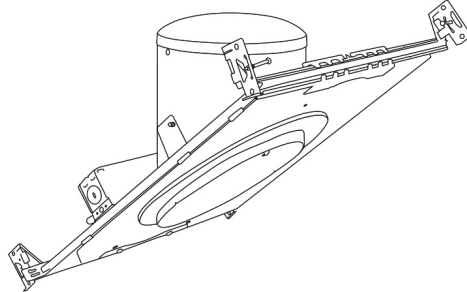

6" Super Sloped Baffle with PAR30 Gimbal Trim

Features

- Super Sloped Baffle with PAR30 Gimbal.
- Lamp: 75W MAX PAR30.

Technical Details

Construction:

- Meticulously manufactured trim with a powder coated or anodized finish.
- Integral gimbal ring holds lamp and allows for 30° internal adjustability while keeping a flush look on the ceiling.
- Baffle helps reduce glare.

Installation: Clips securely mount trim into the housing and keeps ring flush with ceiling.

Compatible Housings: EL946ICA, EL901ICA, EL901RICA, EL901HT, EL901RT.

Lamp: Compatible with Medium base (E26) PAR type.

EL603

- B** Black with White Trim
- W** All White

For use with 6" Super Sloped Trims

6" E26 Base Super Sloped Ceiling IC Housings

6" E26 Medium Base Sloped Housing
New Construction

CAT NO.	SPECIFICATIONS
EL946ICA	90W Max.

6" E26 Medium Base Sloped Housing
New Construction

CAT NO.	SPECIFICATIONS
EL901ICA	75W Max.

6" E26 Medium Base Sloped Housing
Remodel

CAT NO.	SPECIFICATIONS
EL901RICA	75W Max.

6" E26 Base Super Sloped Ceiling Non-IC Housings