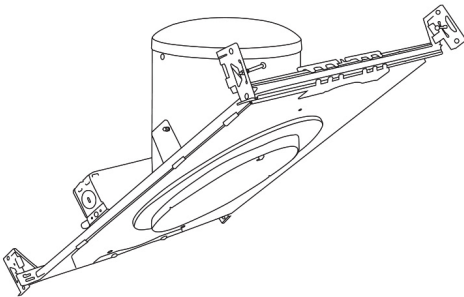

6" E26 Base Super Sloped Ceiling Non-IC Housings

6" E26 Medium Base Sloped Housing
New Construction

CAT NO.	SPECIFICATIONS
EL901HT	90W Max.