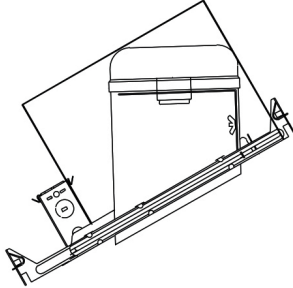

Installation: Clips securely mount trim into the housing and keeps ring flush with ceiling.

Compatible Housings: EL946ICA, EL901ICA, EL901RICA, EL901HT, EL901RT.

Lamp: Compatible with Medium base (E26) PAR type.

Options

Black w/White Trim

All White

Product Numbers

Item	Finish
EL603B	Black with White Trim
EL603W	All White

Product Number Builder Example: EL603B

6" Super Sloped Baffle Trim with PAR30 Gimbal

Finish

EL603

- B** Black with White Trim
- W** All White

For use with 6" Super Sloped Trims

6" E26 Base Super Sloped Ceiling IC Housings

6" E26 Medium Base Sloped Housing
New Construction

CAT NO.	SPECIFICATIONS
EL946ICA	90W Max.