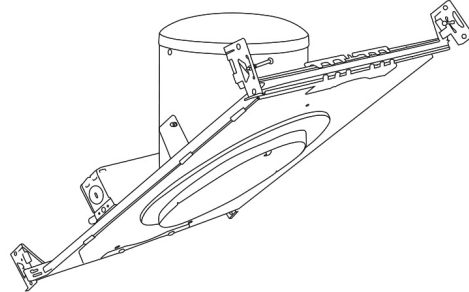

6" Super Sloped Baffle with PAR30 Gimbal Trim

Features

- Super Sloped Baffle with PAR30 Gimbal.
- Lamp: 75W MAX PAR30.

Technical Details

Construction:

- Meticulously manufactured trim with a powder coated or anodized finish.
- Integral gimbal ring holds lamp and allows for 30° internal adjustability while keeping a flush look on the ceiling.
- Baffle helps reduce glare.

Installation: Clips securely mount trim into the housing and keeps ring flush with ceiling.

Compatible Housings: EL946ICA, EL901ICA, EL901RICA, EL901HT, EL901RT.

Lamp: Compatible with Medium base (E26) PAR type.

EL603

- B** Black with White Trim
- W** All White

For use with 6" Super Sloped Trims

6" E26 Base Super Sloped Ceiling IC Housings

6" E26 Medium Base Sloped Housing
New Construction

CAT NO.	SPECIFICATIONS
EL946ICA	90W Max.

6" E26 Medium Base Sloped Housing
New Construction

CAT NO.	SPECIFICATIONS
EL901ICA	75W Max.

6" E26 Medium Base Sloped Housing
Remodel

CAT NO.	SPECIFICATIONS
EL901RICA	75W Max.

6" E26 Base Super Sloped Ceiling Non-IC Housings