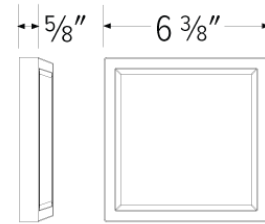

6" Square Sky Panel™

Edge-Lit LED Technology with glare control lens for even glow

Features

- Fits 3 1/2" and 4" Octagon and Round junction boxes
- Fits 4" and 6" housings with optional [ELSPMNT468](#) mounting accessories
- Dimmable to 10% with select dimmers
- Edge-lit LED technology
- IC Rated and Wet Location Rated
- ETL Listed
- JA8 2016 E-Compliant
- 6 3/8" Sq. x 5/8" H

Specifications

Wattage	15W
Lumens	900 lm
Voltage	120V
Color Temp.	2700K, 3000K, 3500K, 4000K, 5000K
Dimmable	Triac/ELV
Lamp Type	LED
CRI	90+
Wet Location	Listed

Options

White

Black

Dimensions

Product Numbers