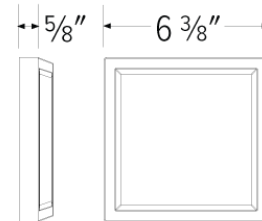

6" Square Sky Panel™

Edge-Lit LED Technology with glare control lens for even glow

Features

- Fits 3 1/2" and 4" Octagon and Round junction boxes
- Fits 4" and 6" housings with optional [ELSPMNT468](#) mounting accessories
- Dimmable to 10% with select dimmers
- Edge-lit LED technology
- IC Rated and Wet Location Rated
- ETL Listed
- JA8 2016 E-Compliant
- 6 3/8" Sq. x 5/8" H

Specifications

Wattage	15W
Lumens	900 lm
Voltage	120V
Color Temp.	2700K, 3000K, 3500K, 4000K, 5000K
Dimmable	Triac/ELV
Lamp Type	LED
CRI	90+
Wet Location	Listed

Options

White

Black

Dimensions

Product Numbers