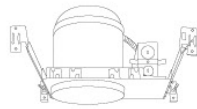

6" Airtight IC Universal Housing
New Construction

CAT NO.	SPECIFICATIONS
R10H	Lamp: 150W MAX.