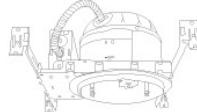

6" Shallow Airtight IC Housing
New Construction

CAT NO.	SPECIFICATIONS
R9ICA	Lamp: 75W MAX.