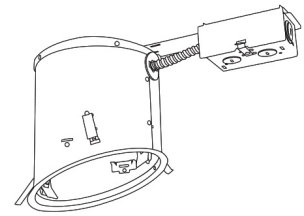

## Technical Details

**Construction:** Meticulously manufactured trim with a powder coated or anodized finish.

**Installation:** Clips securely mount trim into the housing and keeps ring flush with ceiling.

## 6" E26 Base Sloped Ceiling Housings

6" E26 Medium Base Sloped Housing  
**New Construction**

CAT NO.	SPECIFICATIONS
EL936ICA	90W Max.

6" E26 Medium Base Sloped Housing  
**New Construction**

CAT NO.	SPECIFICATIONS
EL918ICA	75W Max.