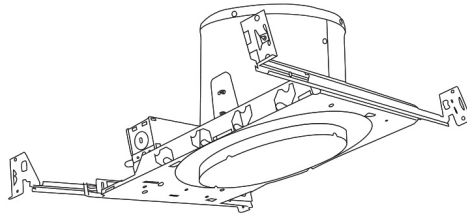

## Technical Details

**Construction:** Meticulously manufactured trim with a powder coated or anodized finish.

**Installation:** Clips securely mount trim into the housing and keeps ring flush with ceiling.

# Compatible Products

For use with **6" Sloped Trims**

---

## 6" E26 Base Sloped Ceiling Housings

6" E26 Medium Base Sloped Housing  
**New Construction**

CAT NO.	SPECIFICATIONS
EL936ICA	90W Max.

6" E26 Medium Base Sloped Housing  
**New Construction**

CAT NO.	SPECIFICATIONS
EL918ICA	75W Max.