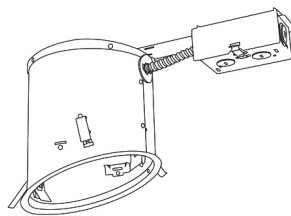

6" Sloped Shower Trim with Albalite Lens

Features

- Albalite Shower Trim.
- Lamp: 60W MAX. A19 or LED.
- O.D.: 8" .

Technical Details

Construction: Meticulously manufactured trim with a powder coated or anodized finish.

Installation: Clips securely mount trim into the housing and keeps ring flush with ceiling.

Compatible Housings: EL936ICA, EL918ICA, EL918RICA, EL900HT, EL900RT.

Lamp: Compatible with Medium base (E26) PAR type.

6" E26 Base Sloped Ceiling Housings

6" E26 Medium Base Sloped Housing
New Construction

CAT NO.	SPECIFICATIONS
EL936ICA	90W Max.

6" E26 Medium Base Sloped Housing
New Construction

CAT NO.	SPECIFICATIONS
EL918ICA	75W Max.

6" E26 Medium Base Sloped Housing
Remodel

CAT NO.	SPECIFICATIONS
EL918RICA	75W Max.

6" E26 Base Sloped Ceiling Non-IC Housings

6" E26 Medium Base Sloped Housing
Remodel

CAT NO.	SPECIFICATIONS
EL900HT	150W Max.