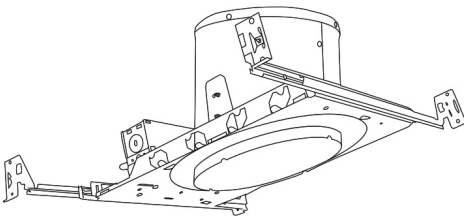

6" Sloped Shower Trim with Albalite Lens

Features

- Albalite Shower Trim.
- Lamp: 60W MAX. A19 or LED.
- O.D.: 8" .

Technical Details

Construction: Meticulously manufactured trim with a powder coated or anodized finish.

Installation: Clips securely mount trim into the housing and keeps ring flush with ceiling.

Compatible Housings: EL936ICA, EL918ICA, EL918RICA, EL900HT, EL900RT.

Lamp: Compatible with Medium base (E26) PAR type.

6" E26 Base Sloped Ceiling Housings

6" E26 Medium Base Sloped Housing
New Construction

CAT NO.	SPECIFICATIONS
EL936ICA	90W Max.

6" E26 Medium Base Sloped Housing
New Construction

CAT NO.	SPECIFICATIONS
EL918ICA	75W Max.

6" E26 Medium Base Sloped Housing
Remodel

CAT NO.	SPECIFICATIONS
EL918RICA	75W Max.

6" E26 Base Sloped Ceiling Non-IC Housings

6" E26 Medium Base Sloped Housing
Remodel

CAT NO.	SPECIFICATIONS
EL900HT	150W Max.