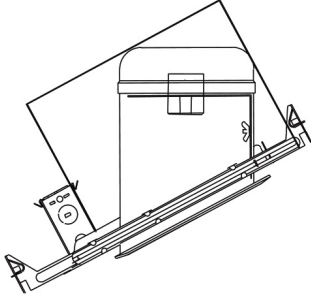

6" Sloped Shower Trim with Albalite Lens

Features

- Albalite Shower Trim.
- Lamp: 60W MAX. A19 or LED.
- O.D.: 8" .

Technical Details

Construction: Meticulously manufactured trim with a powder coated or anodized finish.

Installation: Clips securely mount trim into the housing and keeps ring flush with ceiling.

Compatible Housings: EL936ICA, EL918ICA, EL918RICA, EL900HT, EL900RT.

Lamp: Compatible with Medium base (E26) PAR type.

6" E26 Base Sloped Ceiling Housings

6" E26 Medium Base Sloped Housing
New Construction

CAT NO.	SPECIFICATIONS
EL936ICA	90W Max.

6" E26 Medium Base Sloped Housing
New Construction

CAT NO.	SPECIFICATIONS
EL918ICA	75W Max.