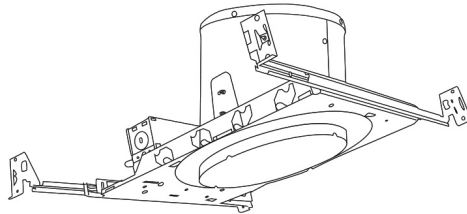

6" Sloped Shower Trim with Albalite Lens

Features

- Albalite Shower Trim.
- Lamp: 60W MAX. A19 or LED.
- O.D.: 8" .

Technical Details

Construction: Meticulously manufactured trim with a powder coated or anodized finish.

Installation: Clips securely mount trim into the housing and keeps ring flush with ceiling.

Compatible Housings: EL936ICA, EL918ICA, EL918RICA, EL900HT, EL900RT.

Lamp: Compatible with Medium base (E26) PAR type.

Product Number Builder Example: EL12W

6" Albalite Shower Trim

Finish

EL12

- W** All White
- B** All Black
- N** Nickel
- BZ** All Bronze
- SH** White Lexan

Compatible Products

For use with **6" Sloped Trims**

6" E26 Base Sloped Ceiling Housings

6" E26 Medium Base Sloped Housing
New Construction

CAT NO.	SPECIFICATIONS
EL936ICA	90W Max.

6" E26 Medium Base Sloped Housing
New Construction

CAT NO.	SPECIFICATIONS
EL918ICA	75W Max.