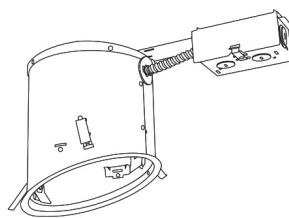

6" Sloped Shower Trim with Albalite Lens

Features

- Albalite Shower Trim.
- Lamp: 60W MAX. A19 or LED.
- O.D.: 8" .

Technical Details

Construction: Meticulously manufactured trim with a powder coated or anodized finish.

Installation: Clips securely mount trim into the housing and keeps ring flush with ceiling.

Compatible Housings: EL936ICA, EL918ICA, EL918RICA, EL900HT, EL900RT.

Lamp: Compatible with Medium base (E26) PAR type.

6" E26 Base Sloped Ceiling Housings

6" E26 Medium Base Sloped Housing
New Construction

CAT NO.	SPECIFICATIONS
EL936ICA	90W Max.

6" E26 Medium Base Sloped Housing
New Construction

CAT NO.	SPECIFICATIONS
EL918ICA	75W Max.

6" E26 Medium Base Sloped Housing
Remodel

CAT NO.	SPECIFICATIONS
EL918RICA	75W Max.

6" E26 Base Sloped Ceiling Non-IC Housings

6" E26 Medium Base Sloped Housing
Remodel

CAT NO.	SPECIFICATIONS
EL900HT	150W Max.