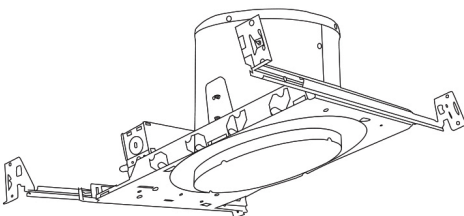

6" Sloped Shower Trim with Albalite Lens

Features

- Albalite Shower Trim.
- Lamp: 60W MAX. A19 or LED.
- O.D.: 8" .

Technical Details

Construction: Meticulously manufactured trim with a powder coated or anodized finish.

Installation: Clips securely mount trim into the housing and keeps ring flush with ceiling.

Compatible Housings: EL936ICA, EL918ICA, EL918RICA, EL900HT, EL900RT.

Lamp: Compatible with Medium base (E26) PAR type.

6" E26 Base Sloped Ceiling Housings

6" E26 Medium Base Sloped Housing
New Construction

CAT NO.	SPECIFICATIONS
EL936ICA	90W Max.

6" E26 Medium Base Sloped Housing
New Construction

CAT NO.	SPECIFICATIONS
EL918ICA	75W Max.

6" E26 Medium Base Sloped Housing
Remodel

CAT NO.	SPECIFICATIONS
EL918RICA	75W Max.

6" E26 Base Sloped Ceiling Non-IC Housings

6" E26 Medium Base Sloped Housing
Remodel

CAT NO.	SPECIFICATIONS
EL900HT	150W Max.