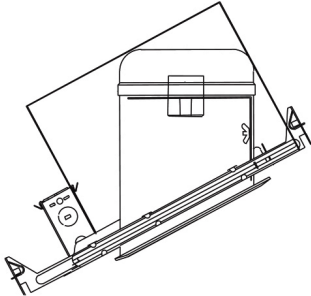

6" Sloped Shower Trim with Albalite Lens

Features

- Albalite Shower Trim.
- Lamp: 60W MAX. A19 or LED.
- O.D.: 8" .

Technical Details

Construction: Meticulously manufactured trim with a powder coated or anodized finish.

Installation: Clips securely mount trim into the housing and keeps ring flush with ceiling.

Compatible Housings: EL936ICA, EL918ICA, EL918RICA, EL900HT, EL900RT.

Lamp: Compatible with Medium base (E26) PAR type.

6" E26 Base Sloped Ceiling Housings

6" E26 Medium Base Sloped Housing
New Construction

CAT NO.	SPECIFICATIONS
EL936ICA	90W Max.

6" E26 Medium Base Sloped Housing
New Construction

CAT NO.	SPECIFICATIONS
EL918ICA	75W Max.