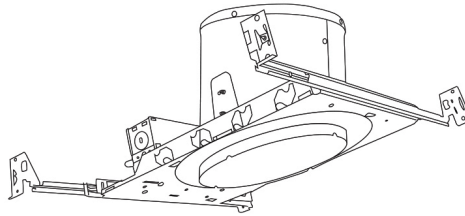

6" Sloped Shower Trim with Albalite Lens

Features

- Albalite Shower Trim.
- Lamp: 60W MAX. A19 or LED.
- O.D.: 8" .

Technical Details

Construction: Meticulously manufactured trim with a powder coated or anodized finish.

Installation: Clips securely mount trim into the housing and keeps ring flush with ceiling.

Compatible Housings: EL936ICA, EL918ICA, EL918RICA, EL900HT, EL900RT.

Lamp: Compatible with Medium base (E26) PAR type.

Product Number Builder Example: EL12W

6" Albalite Shower Trim

Finish

EL12

- W** All White
- B** All Black
- N** Nickel
- BZ** All Bronze
- SH** White Lexan

Compatible Products

For use with **6" Sloped Trims**

6" E26 Base Sloped Ceiling Housings

6" E26 Medium Base Sloped Housing
New Construction

CAT NO.	SPECIFICATIONS
EL936ICA	90W Max.

6" E26 Medium Base Sloped Housing
New Construction

CAT NO.	SPECIFICATIONS
EL918ICA	75W Max.