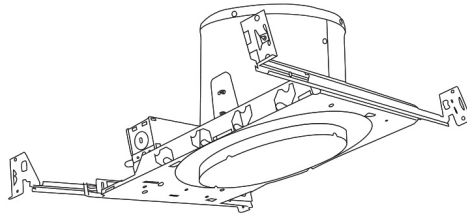

6" Sloped Shower Trim with Albalite Lens

Features

- Albalite Shower Trim.
- Lamp: 60W MAX. A19 or LED.
- O.D.: 8" .

Technical Details

Construction: Meticulously manufactured trim with a powder coated or anodized finish.

Installation: Clips securely mount trim into the housing and keeps ring flush with ceiling.

Compatible Housings: EL936ICA, EL918ICA, EL918RICA, EL900HT, EL900RT.

Lamp: Compatible with Medium base (E26) PAR type.

Product Number Builder Example: EL12W

6" Albalite Shower Trim

Finish

EL12

- W** All White
- B** All Black
- N** Nickel
- BZ** All Bronze
- SH** White Lexan

Compatible Products

For use with **6" Sloped Trims**

6" E26 Base Sloped Ceiling Housings

6" E26 Medium Base Sloped Housing
New Construction

CAT NO.	SPECIFICATIONS
EL936ICA	90W Max.

6" E26 Medium Base Sloped Housing
New Construction

CAT NO.	SPECIFICATIONS
EL918ICA	75W Max.