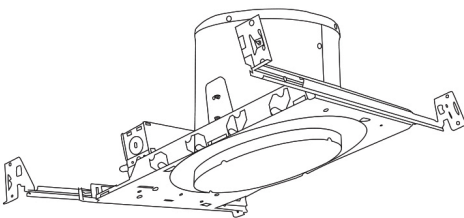

6" Sloped Shower Trim with Albalite Lens

Features

- Albalite Shower Trim.
- Lamp: 60W MAX. A19 or LED.
- O.D.: 8" .

Technical Details

Construction: Meticulously manufactured trim with a powder coated or anodized finish.

Installation: Clips securely mount trim into the housing and keeps ring flush with ceiling.

Compatible Housings: EL936ICA, EL918ICA, EL918RICA, EL900HT, EL900RT.

Lamp: Compatible with Medium base (E26) PAR type.

6" E26 Base Sloped Ceiling Housings

6" E26 Medium Base Sloped Housing
New Construction

CAT NO.	SPECIFICATIONS
EL936ICA	90W Max.

6" E26 Medium Base Sloped Housing
New Construction

CAT NO.	SPECIFICATIONS
EL918ICA	75W Max.

6" E26 Medium Base Sloped Housing
Remodel

CAT NO.	SPECIFICATIONS
EL918RICA	75W Max.

6" E26 Base Sloped Ceiling Non-IC Housings

6" E26 Medium Base Sloped Housing
Remodel

CAT NO.	SPECIFICATIONS
EL900HT	150W Max.