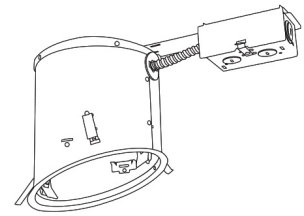

6" Sloped Shower Trim with Albalite Lens

Features

- Albalite Shower Trim.
- Lamp: 60W MAX. A19 or LED.
- O.D.: 8" .

Technical Details

Construction: Meticulously manufactured trim with a powder coated or anodized finish.

Installation: Clips securely mount trim into the housing and keeps ring flush with ceiling.

Compatible Housings: EL936ICA, EL918ICA, EL918RICA, EL900HT, EL900RT.

Lamp: Compatible with Medium base (E26) PAR type.

6" E26 Base Sloped Ceiling Housings

6" E26 Medium Base Sloped Housing
New Construction

CAT NO.	SPECIFICATIONS
EL936ICA	90W Max.

6" E26 Medium Base Sloped Housing
New Construction

CAT NO.	SPECIFICATIONS
EL918ICA	75W Max.

6" E26 Medium Base Sloped Housing
Remodel

CAT NO.	SPECIFICATIONS
EL918RICA	75W Max.

6" E26 Base Sloped Ceiling Non-IC Housings

6" E26 Medium Base Sloped Housing
Remodel

CAT NO.	SPECIFICATIONS
EL900HT	150W Max.