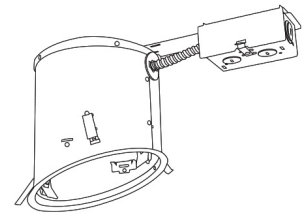

6" Sloped Shower Trim with Albalite Lens

Features

- Albalite Shower Trim.
- Lamp: 60W MAX. A19 or LED.
- O.D.: 8" .

Technical Details

Construction: Meticulously manufactured trim with a powder coated or anodized finish.

Installation: Clips securely mount trim into the housing and keeps ring flush with ceiling.

Compatible Housings: EL936ICA, EL918ICA, EL918RICA, EL900HT, EL900RT.

Lamp: Compatible with Medium base (E26) PAR type.

Product Number Builder Example: EL12W

6" Albalite Shower Trim

Finish

EL12

- W** All White
- B** All Black
- N** Nickel
- BZ** All Bronze
- SH** White Lexan

Compatible Products

For use with **6" Sloped Trims**

6" E26 Base Sloped Ceiling Housings

6" E26 Medium Base Sloped Housing
New Construction

CAT NO.	SPECIFICATIONS
EL936ICA	90W Max.

6" E26 Medium Base Sloped Housing
New Construction

CAT NO.	SPECIFICATIONS
EL918ICA	75W Max.