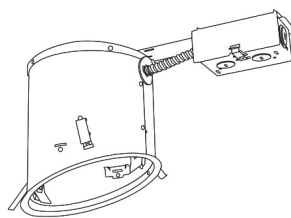

6" Sloped Shower Trim with Albalite Lens

Features

- Albalite Shower Trim.
- Lamp: 60W MAX. A19 or LED.
- O.D.: 8" .

Technical Details

Construction: Meticulously manufactured trim with a powder coated or anodized finish.

Installation: Clips securely mount trim into the housing and keeps ring flush with ceiling.

Compatible Housings: EL936ICA, EL918ICA, EL918RICA, EL900HT, EL900RT.

Lamp: Compatible with Medium base (E26) PAR type.

6" E26 Base Sloped Ceiling Housings

6" E26 Medium Base Sloped Housing
New Construction

CAT NO.	SPECIFICATIONS
EL936ICA	90W Max.

6" E26 Medium Base Sloped Housing
New Construction

CAT NO.	SPECIFICATIONS
EL918ICA	75W Max.

6" E26 Medium Base Sloped Housing
Remodel

CAT NO.	SPECIFICATIONS
EL918RICA	75W Max.

6" E26 Base Sloped Ceiling Non-IC Housings

6" E26 Medium Base Sloped Housing
Remodel

CAT NO.	SPECIFICATIONS
EL900HT	150W Max.