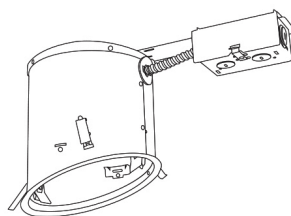

6" Sloped Shower Trim with Albalite Lens

Features

- Albalite Shower Trim.
- Lamp: 60W MAX. A19 or LED.
- O.D.: 8" .

Technical Details

Construction: Meticulously manufactured trim with a powder coated or anodized finish.

Installation: Clips securely mount trim into the housing and keeps ring flush with ceiling.

Compatible Housings: EL936ICA, EL918ICA, EL918RICA, EL900HT, EL900RT.

Lamp: Compatible with Medium base (E26) PAR type.

6" E26 Base Sloped Ceiling Housings

6" E26 Medium Base Sloped Housing
New Construction

CAT NO.	SPECIFICATIONS
EL936ICA	90W Max.

6" E26 Medium Base Sloped Housing
New Construction

CAT NO.	SPECIFICATIONS
EL918ICA	75W Max.

6" E26 Medium Base Sloped Housing
Remodel

CAT NO.	SPECIFICATIONS
EL918RICA	75W Max.

6" E26 Base Sloped Ceiling Non-IC Housings

6" E26 Medium Base Sloped Housing
Remodel

CAT NO.	SPECIFICATIONS
EL900HT	150W Max.