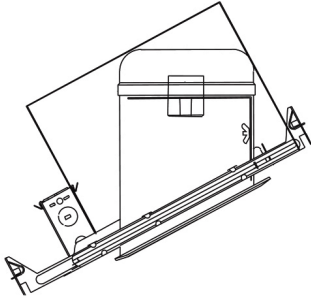

6" Sloped Shower Trim with Albalite Lens

Features

- Albalite Shower Trim.
- Lamp: 60W MAX. A19 or LED.
- O.D.: 8" .

Technical Details

Construction: Meticulously manufactured trim with a powder coated or anodized finish.

Installation: Clips securely mount trim into the housing and keeps ring flush with ceiling.

Compatible Housings: EL936ICA, EL918ICA, EL918RICA, EL900HT, EL900RT.

Lamp: Compatible with Medium base (E26) PAR type.

6" E26 Base Sloped Ceiling Housings

6" E26 Medium Base Sloped Housing
New Construction

CAT NO.	SPECIFICATIONS
EL936ICA	90W Max.

6" E26 Medium Base Sloped Housing
New Construction

CAT NO.	SPECIFICATIONS
EL918ICA	75W Max.