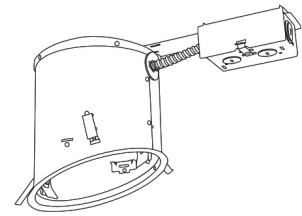

6" Sloped Shower Trim with Albalite Lens

Features

- Albalite Shower Trim.
- Lamp: 60W MAX. A19 or LED.
- O.D.: 8" .

Technical Details

Construction: Meticulously manufactured trim with a powder coated or anodized finish.

Installation: Clips securely mount trim into the housing and keeps ring flush with ceiling.

Compatible Housings: EL936ICA, EL918ICA, EL918RICA, EL900HT, EL900RT.

Lamp: Compatible with Medium base (E26) PAR type.

6" E26 Base Sloped Ceiling Housings

6" E26 Medium Base Sloped Housing
New Construction

CAT NO.	SPECIFICATIONS
EL936ICA	90W Max.

6" E26 Medium Base Sloped Housing
New Construction

CAT NO.	SPECIFICATIONS
EL918ICA	75W Max.

6" E26 Medium Base Sloped Housing
Remodel

CAT NO.	SPECIFICATIONS
EL918RICA	75W Max.

6" E26 Base Sloped Ceiling Non-IC Housings

6" E26 Medium Base Sloped Housing
Remodel

CAT NO.	SPECIFICATIONS
EL900HT	150W Max.