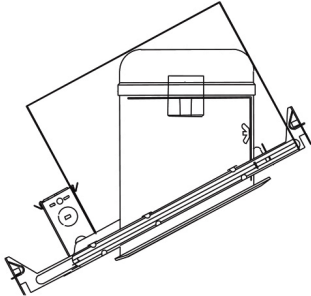

6" Sloped Regressed Eyeball Baffle Trim

Features

- Baffle with Regressed Eyeball.
- Lamp: 75W MAX. PAR30 or R30 or LED.
- O.D.: 8".

Technical Details

Construction:

- Meticulously manufactured trim with a powder coated or anodized finish.
- Integral gimbal ring holds lamp and allows for 30° internal adjustability while keeping a flush look on the ceiling.
- Baffle helps reduce glare.

Installation: Clips securely mount trim into the housing and keeps ring flush with ceiling.

Compatible Housings: EL936ICA, EL918ICA, EL918RICA, EL900HT, EL900RT.

Lamp: Compatible with Medium base (E26) PAR type.

Options

All White

Black w/White Trim

Product Number

Item	Finish
EL618W	All White

Product Number Builder Example: EL618W

6" Baffle with Regressed Eyeball

Finish

EL618

- W** All White
- B** Black with White Trim

Compatible Products

For use with **6" Sloped Trims**

6" E26 Base Sloped Ceiling Housings

6" E26 Medium Base Sloped Housing
New Construction

CAT NO.	SPECIFICATIONS
EL936ICA	90W Max.