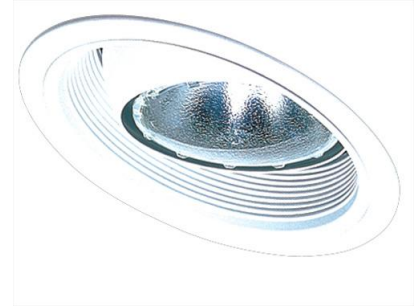

6" Sloped Regressed Eyeball Baffle Trim

Features

- Baffle with Regressed Eyeball.
- Lamp: 75W MAX. PAR30 or R30 or LED.
- O.D.: 8".

Technical Details

Construction:

- Meticulously manufactured trim with a powder coated or anodized finish.
- Integral gimbal ring holds lamp and allows for 30° internal adjustability while keeping a flush look on the ceiling.
- Baffle helps reduce glare.

Installation: Clips securely mount trim into the housing and keeps ring flush with ceiling.

Compatible Housings: EL936ICA, EL918ICA, EL918RICA, EL900HT, EL900RT.

Lamp: Compatible with Medium base (E26) PAR type.

Options

All White

Black w/White Trim

Product Number

Item	Finish
EL618W	All White

Product Number Builder Example: EL618W

6" Baffle with Regressed Eyeball

Finish