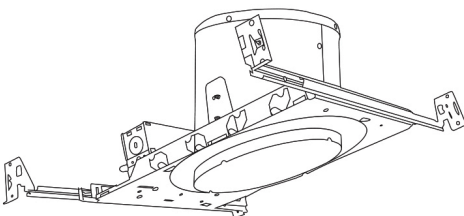

6" Sloped Regressed Eyeball Baffle Trim

Features

- Baffle with Regressed Eyeball.
- Lamp: 75W MAX. PAR30 or R30 or LED.
- O.D.: 8".

Technical Details

Construction:

- Meticulously manufactured trim with a powder coated or anodized finish.
- Integral gimbal ring holds lamp and allows for 30° internal adjustability while keeping a flush look on the ceiling.
- Baffle helps reduce glare.

Installation: Clips securely mount trim into the housing and keeps ring flush with ceiling.

Compatible Housings: EL936ICA, EL918ICA, EL918RICA, EL900HT, EL900RT.

Lamp: Compatible with Medium base (E26) PAR type.

EL618

- W** All White
- B** Black with White Trim

Compatible Products

For use with **6" Sloped Trims**

6" E26 Base Sloped Ceiling Housings

6" E26 Medium Base Sloped Housing
New Construction

CAT NO.	SPECIFICATIONS
EL936ICA	90W Max.

6" E26 Medium Base Sloped Housing
New Construction

CAT NO.	SPECIFICATIONS
EL918ICA	75W Max.

6" E26 Medium Base Sloped Housing
Remodel

CAT NO.	SPECIFICATIONS
EL918RICA	75W Max.

6" E26 Base Sloped Ceiling Non-IC Housings