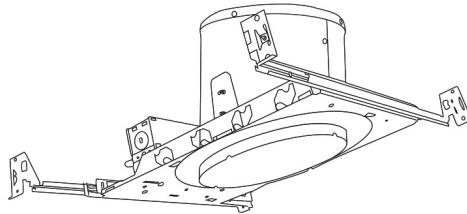

### Construction:

- Meticulously manufactured trim with a powder coated or anodized finish.
- Integral gimbal ring holds lamp and allows for 30° internal adjustability while keeping a flush look on the ceiling.
- Baffle helps reduce glare.

**Installation:** Clips securely mount trim into the housing and keeps ring flush with ceiling.

**Compatible Housings:** EL936ICA, EL918ICA, EL918RICA, EL900HT, EL900RT.

**Lamp:** Compatible with Medium base (E26) PAR type.

# Compatible Products

For use with **6" Sloped Trims**

---

## 6" E26 Base Sloped Ceiling Housings

6" E26 Medium Base Sloped Housing  
**New Construction**

CAT NO.	SPECIFICATIONS
EL936ICA	90W Max.

6" E26 Medium Base Sloped Housing  
**New Construction**

CAT NO.	SPECIFICATIONS
EL918ICA	75W Max.