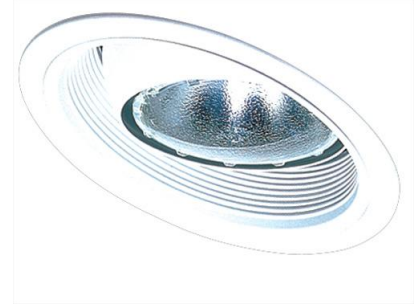

6" Sloped Regressed Eyeball Baffle Trim

Features

- Baffle with Regressed Eyeball.
- Lamp: 75W MAX. PAR30 or R30 or LED.
- O.D.: 8".

Technical Details

Construction:

- Meticulously manufactured trim with a powder coated or anodized finish.
- Integral gimbal ring holds lamp and allows for 30° internal adjustability while keeping a flush look on the ceiling.
- Baffle helps reduce glare.

Installation: Clips securely mount trim into the housing and keeps ring flush with ceiling.

Compatible Housings: EL936ICA, EL918ICA, EL918RICA, EL900HT, EL900RT.

Lamp: Compatible with Medium base (E26) PAR type.

Options

All White

Black w/White Trim

Product Numbers

Item	Finish
EL618W	All White
EL618B	Black with White Trim

Product Number Builder Example: EL618W

6" Baffle with Regressed Eyeball

Finish