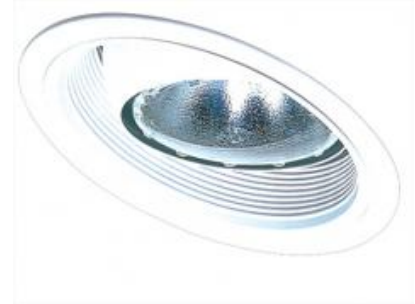

6" Sloped Regressed Eyeball Baffle Trim

Features

- Baffle with Regressed Eyeball.
- Lamp: 75W MAX. PAR30 or R30 or LED.
- O.D.: 8".

Technical Details

Construction:

- Meticulously manufactured trim with a powder coated or anodized finish.
- Integral gimbal ring holds lamp and allows for 30° internal adjustability while keeping a flush look on the ceiling.
- Baffle helps reduce glare.

Installation: Clips securely mount trim into the housing and keeps ring flush with ceiling.

Compatible Housings: EL936ICA, EL918ICA, EL918RICA, EL900HT, EL900RT.

Lamp: Compatible with Medium base (E26) PAR type.

Options

All White

Black w/White Trim

Product Numbers

Item	Finish
EL618W	All White
EL618B	Black with White Trim

Product Number Builder Example: EL618W

6" Baffle with Regressed Eyeball

Finish