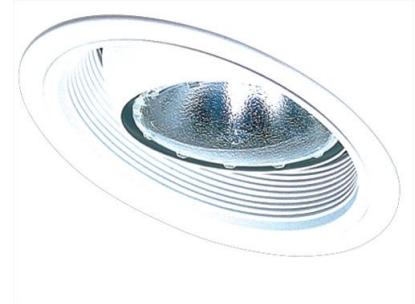

# 6" Sloped Regressed Eyeball Baffle Trim

## Features

- Baffle with Regressed Eyeball.
- Lamp: 75W MAX. PAR30 or R30 or LED.
- O.D.: 8".

### Construction:

- Meticulously manufactured trim with a powder coated or anodized finish.
- Integral gimbal ring holds lamp and allows for 30° internal adjustability while keeping a flush look on the ceiling.
- Baffle helps reduce glare.