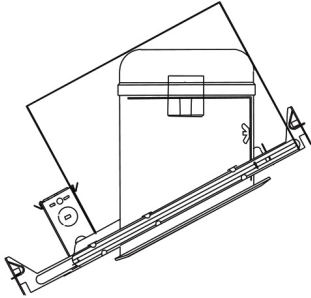

6" Sloped Regressed Eyeball Baffle Trim

Features

- Baffle with Regressed Eyeball.
- Lamp: 75W MAX. PAR30 or R30 or LED.
- O.D.: 8".

Technical Details

Construction:

- Meticulously manufactured trim with a powder coated or anodized finish.
- Integral gimbal ring holds lamp and allows for 30° internal adjustability while keeping a flush look on the ceiling.
- Baffle helps reduce glare.

Installation: Clips securely mount trim into the housing and keeps ring flush with ceiling.

Compatible Housings: EL936ICA, EL918ICA, EL918RICA, EL900HT, EL900RT.

Lamp: Compatible with Medium base (E26) PAR type.

Options

All White

Black w/White Trim

Product Numbers

Item	Finish
EL618W	All White
EL618B	Black with White Trim

Product Number Builder Example: EL618W

6" Baffle with Regressed Eyeball

Finish

EL618

- W** All White
- B** Black with White Trim

Compatible Products

For use with **6" Sloped Trims**

6" E26 Base Sloped Ceiling Housings

6" E26 Medium Base Sloped Housing
New Construction

CAT NO.	SPECIFICATIONS
EL936ICA	90W Max.