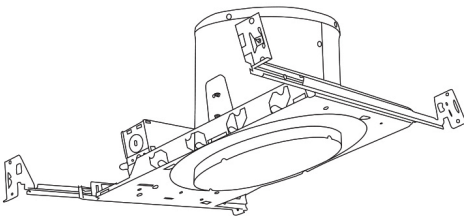

6" Sloped Regressed Eyeball Baffle Trim

Features

- Baffle with Regressed Eyeball.
- Lamp: 75W MAX. PAR30 or R30 or LED.
- O.D.: 8".

Technical Details

Construction:

- Meticulously manufactured trim with a powder coated or anodized finish.
- Integral gimbal ring holds lamp and allows for 30° internal adjustability while keeping a flush look on the ceiling.
- Baffle helps reduce glare.

Installation: Clips securely mount trim into the housing and keeps ring flush with ceiling.

Compatible Housings: EL936ICA, EL918ICA, EL918RICA, EL900HT, EL900RT.

Lamp: Compatible with Medium base (E26) PAR type.

EL618

- W** All White
- B** Black with White Trim

Compatible Products

For use with **6" Sloped Trims**

6" E26 Base Sloped Ceiling Housings

6" E26 Medium Base Sloped Housing
New Construction

CAT NO.	SPECIFICATIONS
EL936ICA	90W Max.

6" E26 Medium Base Sloped Housing
New Construction

CAT NO.	SPECIFICATIONS
EL918ICA	75W Max.

6" E26 Medium Base Sloped Housing
Remodel

CAT NO.	SPECIFICATIONS
EL918RICA	75W Max.

6" E26 Base Sloped Ceiling Non-IC Housings