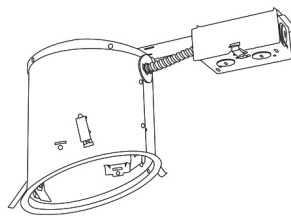

6" E26 Medium Base Sloped Housing
Remodel

CAT NO.	SPECIFICATIONS
EL900RT	150W Max.