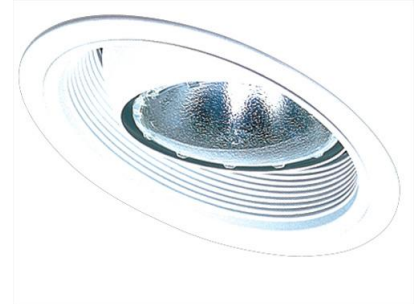

6" Sloped Regressed Eyeball Baffle Trim

Features

- Baffle with Regressed Eyeball.
- Lamp: 75W MAX. PAR30 or R30 or LED.
- O.D.: 8".

Technical Details

Construction:

- Meticulously manufactured trim with a powder coated or anodized finish.
- Integral gimbal ring holds lamp and allows for 30° internal adjustability while keeping a flush look on the ceiling.
- Baffle helps reduce glare.

Installation: Clips securely mount trim into the housing and keeps ring flush with ceiling.

Compatible Housings: EL936ICA, EL918ICA, EL918RICA, EL900HT, EL900RT.

Lamp: Compatible with Medium base (E26) PAR type.

Options

All White

Black w/White Trim

Product Numbers

Item	Finish
EL618W	All White
EL618B	Black with White Trim

Product Number Builder Example: EL618W

6" Baffle with Regressed Eyeball

Finish