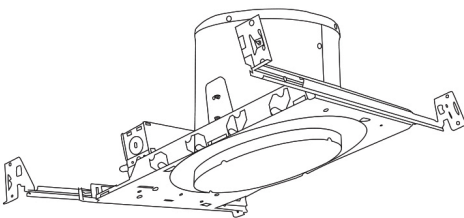

6" E26 Base Sloped Ceiling Non-IC Housings

6" E26 Medium Base Sloped Housing
Remodel

CAT NO.	SPECIFICATIONS
EL900HT	150W Max.