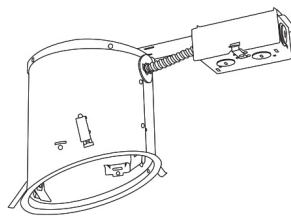

Installation: Clips securely mount trim into the housing and keeps ring flush with ceiling.

Compatible Housings: EL936ICA, EL918ICA, EL918RICA, EL900HT, EL900RT.

Lamp: Compatible with Medium base (E26) PAR type.

CAT NO.	SPECIFICATIONS
EL936ICA	90W Max.

6" E26 Medium Base Sloped Housing
New Construction

CAT NO.	SPECIFICATIONS
EL918ICA	75W Max.

6" E26 Medium Base Sloped Housing
Remodel

CAT NO.	SPECIFICATIONS
EL918RICA	75W Max.

6" E26 Base Sloped Ceiling Non-IC Housings

6" E26 Medium Base Sloped Housing
Remodel

CAT NO.	SPECIFICATIONS
EL900HT	150W Max.

6" E26 Medium Base Sloped Housing
Remodel

CAT NO.	SPECIFICATIONS
EL900RT	150W Max.