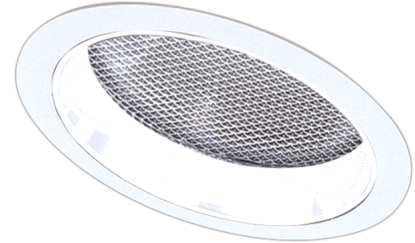

6" Sloped Reflector with Albalite Lens Trim

Features

- Sloped Reflector with Albalite Lens.
- Lamp: 42W MAX. 4 Pin CFL, 60W MAX A19 or LED.
- O.D.: 8".

Technical Details

Construction: Meticulously manufactured trim with a powder coated or anodized finish.

Installation: Clips securely mount trim into the housing and keeps ring flush with ceiling.

Compatible Housings: EL936ICA, EL918ICA, EL918RICA, EL900HT, EL900RT.

Lamp: Compatible with Medium base (E26) PAR type.

Options

All White

Black w/White Trim Clear w/White Trim

Product Numbers

Item	Finish
EL642W	All White
EL642B	Black with White Trim
EL642C	Clear with White Trim

Product Number Builder Example: EL642W

6" Sloped Reflector with Albalite Lens

Finish

EL642

- W** All White
- B** Black with White Trim
- C** Clear with White Trim

Compatible Products

For use with **6" Sloped Trims**

6" E26 Base Sloped Ceiling Housings

6" E26 Medium Base Sloped Housing
New Construction