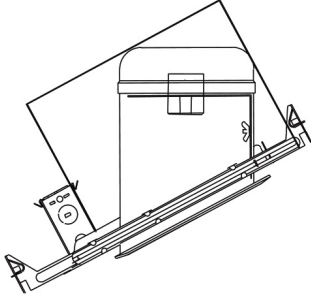

Compatible Products

For use with **6" Sloped Trims**

6" E26 Base Sloped Ceiling Housings

6" E26 Medium Base Sloped Housing
New Construction

CAT NO.	SPECIFICATIONS
EL936ICA	90W Max.