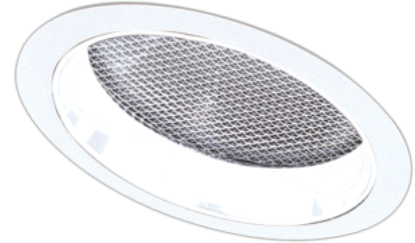

# 6" Sloped Reflector with Albalite Lens Trim

## Features

- Sloped Reflector with Albalite Lens.
- Lamp: 42W MAX. 4 Pin CFL, 60W MAX A19 or LED.
- O.D.: 8".

## Technical Details

**Construction:** Meticulously manufactured trim with a powder coated or anodized finish.

**Installation:** Clips securely mount trim into the housing and keeps ring flush with ceiling.

## Product Number Builder Example: EL642W

6" Sloped Reflector with Albalite Lens

Finish

**EL642**

- W** All White
- B** Black with White Trim
- C** Clear with White Trim