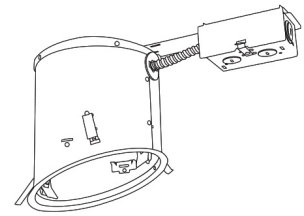

6" Sloped Reflector with Albalite Lens Trim

Features

- Sloped Reflector with Albalite Lens.
- Lamp: 42W MAX. 4 Pin CFL, 60W MAX A19 or LED.
- O.D.: 8".

Technical Details

Construction: Meticulously manufactured trim with a powder coated or anodized finish.

Installation: Clips securely mount trim into the housing and keeps ring flush with ceiling.

Compatible Housings: EL936ICA, EL918ICA, EL918RICA, EL900HT, EL900RT.

Lamp: Compatible with Medium base (E26) PAR type.

Finish

EL642

- W** All White
- B** Black with White Trim
- C** Clear with White Trim

Compatible Products

For use with **6" Sloped Trims**

6" E26 Base Sloped Ceiling Housings

6" E26 Medium Base Sloped Housing
New Construction

CAT NO.	SPECIFICATIONS
EL936ICA	90W Max.

6" E26 Medium Base Sloped Housing
New Construction

CAT NO.	SPECIFICATIONS
EL918ICA	75W Max.

6" E26 Medium Base Sloped Housing
Remodel

CAT NO.	SPECIFICATIONS
EL918RICA	75W Max.