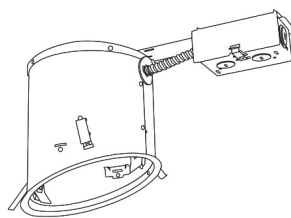

6" E26 Medium Base Sloped Housing
Remodel

CAT NO.	SPECIFICATIONS
EL900RT	150W Max.