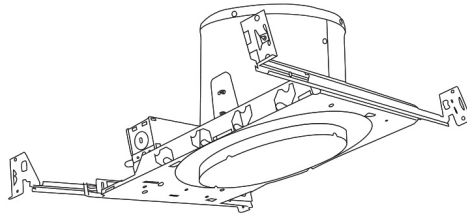

6" Sloped Reflector with Albalite Lens Trim

Features

- Sloped Reflector with Albalite Lens.
- Lamp: 42W MAX. 4 Pin CFL, 60W MAX A19 or LED.
- O.D.: 8".

Technical Details

Construction: Meticulously manufactured trim with a powder coated or anodized finish.

Installation: Clips securely mount trim into the housing and keeps ring flush with ceiling.

Compatible Housings: EL936ICA, EL918ICA, EL918RICA, EL900HT, EL900RT.

Lamp: Compatible with Medium base (E26) PAR type.

Finish

EL642

- W** All White
- B** Black with White Trim
- C** Clear with White Trim

Compatible Products

For use with **6" Sloped Trims**

6" E26 Base Sloped Ceiling Housings

6" E26 Medium Base Sloped Housing
New Construction

CAT NO.	SPECIFICATIONS
EL936ICA	90W Max.

6" E26 Medium Base Sloped Housing
New Construction

CAT NO.	SPECIFICATIONS
EL918ICA	75W Max.

6" E26 Medium Base Sloped Housing
Remodel

CAT NO.	SPECIFICATIONS
EL918RICA	75W Max.