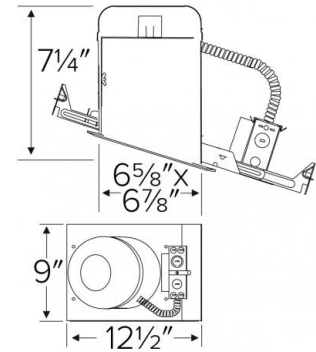

6" Sloped IC Compact Fluorescent Downlight

Features

- 6" Sloped CFL Downlights for use with Compact Fluorescent lamps.
- Contact ELCO for dimming ballast ordering information.
- cUL Listed for damp location.

Specifications

| | |
|----------------------|-----------|
| Wattage | 13W - 18W |
| Voltage | 120V |
| Lamp Type | CFL |
| Damp Location | Listed |

Dimensions

Product Numbers

| Item | Lamp type | Watts | Voltage |
|-------------------|-----------|-------|---------|
| EL6113ICEA | CFL | 13W | 120V |
| EL6118ICEA | CFL | 18W | 120V |