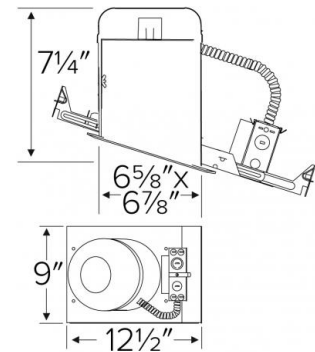

6" Sloped IC Compact Fluorescent Downlight

Features

- 6" Sloped CFL Downlights for use with Compact Fluorescent lamps.
- Contact ELCO for dimming ballast ordering information.
- cUL Listed for damp location.

Specifications

Wattage	13W - 18W
Voltage	120V
Lamp Type	CFL
Damp Location	Listed

Dimensions

Product Numbers

Item	Lamp type	Watts	Voltage
EL6113ICEA	CFL	13W	120V
EL6118ICEA	CFL	18W	120V