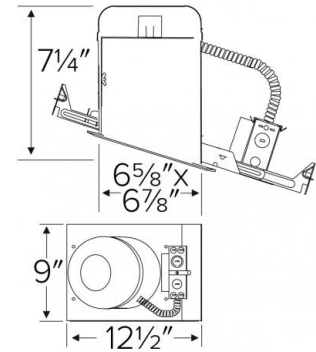

6" Sloped IC Compact Fluorescent Downlight

Features

- 6" Sloped CFL Downlights for use with Compact Fluorescent lamps.
- Contact ELCO for dimming ballast ordering information.
- cUL Listed for damp location.

Specifications

Wattage	13W - 18W
Voltage	120V
Lamp Type	CFL
Damp Location	Listed

Dimensions

Product Numbers

Item	Lamp type	Watts	Voltage
EL6113ICEA	CFL	13W	120V
EL6118ICEA	CFL	18W	120V