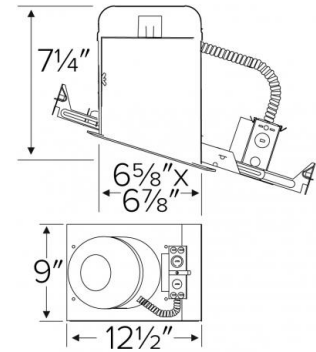

# 6" Sloped IC Compact Fluorescent Downlight

## Dimensions