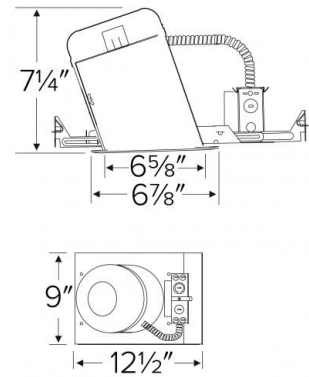

6" Sloped Compact Fluorescent Downlight

Features

- 6" Sloped CFL Downlights for use with Compact Fluorescent lamps.
- Contact ELCO for dimming ballast ordering information.
- cUL Listed for damp location.

Specifications

Wattage	13W - 26W
Voltage	120/277V
Lamp Type	CFL
Damp Location	Listed

Dimensions

Product Numbers

Item	Lamp type	Watts	Voltage
EL6113E	CFL	13W	120/277V
EL6118E	CFL	18W	120/277V
EL6126E	CFL	26W	120/277V