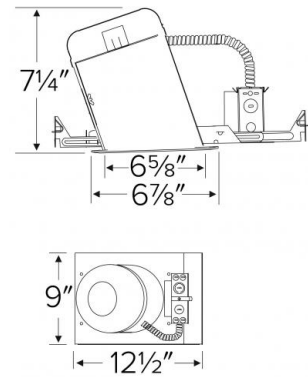

Dimensions

Product Numbers

Item	Lamp type	Watts	Voltage
EL6113E	CFL	13W	120/277V
EL6118E	CFL	18W	120/277V
EL6126E	CFL	26W	120/277V