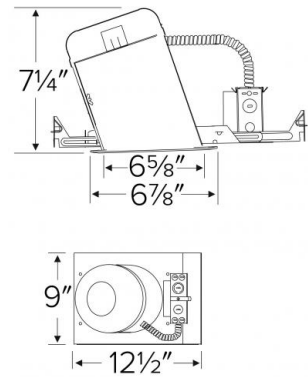

6" Sloped Compact Fluorescent Downlight

Features

- 6" Sloped CFL Downlights for use with Compact Fluorescent lamps.
- Contact ELCO for dimming ballast ordering information.
- cUL Listed for damp location.

Specifications

Wattage	13W - 26W
Voltage	120/277V
Lamp Type	CFL
Damp Location	Listed

Dimensions

Product Numbers

Item	Lamp type	Watts	Voltage
EL6113E	CFL	13W	120/277V
EL6118E	CFL	18W	120/277V
EL6126E	CFL	26W	120/277V