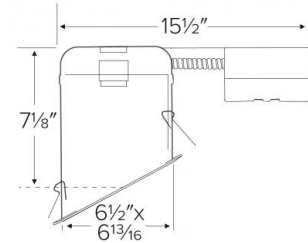

6" Sloped Ceiling Medium Base IC Airtight Remodel Housing

ELCO Slant allows for installation in sloped ceilings ranging from 2/12 (10°) to 6/12 (26.5°). Can be used in insulated ceilings. Fits in 2" x 8" joist construction.

Features

- Airtight aluminum Single Wall Construction.
- Integral thermal protector guards against improper lamping.
- Designed for use in 2/12 to 6/12 sloped ceiling.
- Socket: Medium base E26.
- Compatible with Medium Base Incandescent, CFL or LED Lamp MAX. 75W. Works with LED Quick-Connect Inserts with PSA30 Socket Adapter.

Specifications

Wattage	75W
Voltage	120V
Lamp Type	Medium Base (E26)
Damp Location	Listed

Dimensions

Technical Details

Construction:

- IC Rated for Direct Contact with Insulation.
- Designed for use in 2/12 to 6/12 sloped ceiling.
- Aluminum housing for greater heat dissipation.