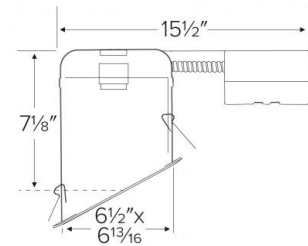

# 6" Sloped Ceiling Medium Base IC Airtight Remodel Housing

ELCO Slant allows for installation in sloped ceilings ranging from 2/12 (10°) to 6/12 (26.5°). Can be used in insulated ceilings. Fits in 2" x 8" joist construction.

## Dimensions