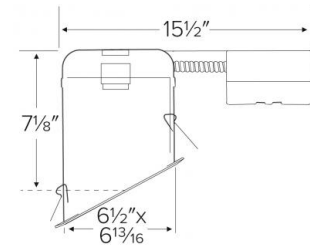

# 6" Sloped Ceiling Medium Base IC Airtight Remodel Housing

ELCO Slant allows for installation in sloped ceilings ranging from 2/12 (10°) to 6/12 (26.5°). Can be used in insulated ceilings. Fits in 2" x 8" joist construction.

## Features

- Airtight aluminum Single Wall Construction.
- Integral thermal protector guards against improper lamping.
- Designed for use in 2/12 to 6/12 sloped ceiling.
- Socket: Medium base E26.
- Compatible with Medium Base Incandescent, CFL or LED Lamp MAX. 75W. Works with LED Quick-Connect Inserts with PSA30 Socket Adapter.

## Dimensions