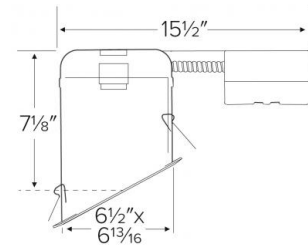

6" Sloped Ceiling Medium Base IC Airtight Remodel Housing

ELCO Slant allows for installation in sloped ceilings ranging from 2/12 (10°) to 6/12 (26.5°). Can be used in insulated ceilings. Fits in 2" x 8" joist construction.

Features

- Airtight aluminum Single Wall Construction.
- Integral thermal protector guards against improper lamping.
- Designed for use in 2/12 to 6/12 sloped ceiling.
- Socket: Medium base E26.
- Compatible with Medium Base Incandescent, CFL or LED Lamp MAX. 75W. Works with LED Quick-Connect Inserts with PSA30 Socket Adapter.

Specifications

Wattage	75W
Voltage	120V
Lamp Type	Medium Base (E26)
Damp Location	Listed

Dimensions

Technical Details

Construction:

- IC Rated for Direct Contact with Insulation.
- Designed for use in 2/12 to 6/12 sloped ceiling.
- Aluminum housing for greater heat dissipation.