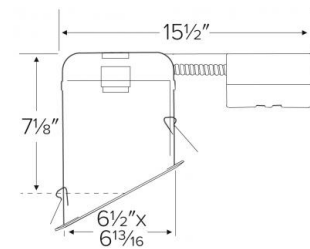

# 6" Sloped Ceiling Medium Base IC Airtight Remodel Housing

ELCO Slant allows for installation in sloped ceilings ranging from 2/12 (10°) to 6/12 (26.5°). Can be used in insulated ceilings. Fits in 2" x 8" joist construction.

## Dimensions