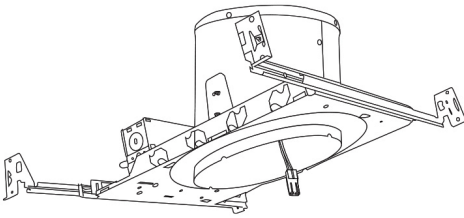

Compatible Products

For use with 6" LED Sloped Inserts

6" Dedicated LED Sloped Ceiling IC Housings

6" LED Sloped Housing
New Construction

CAT NO.	SPECIFICATIONS
EL970ICA	24W Max.