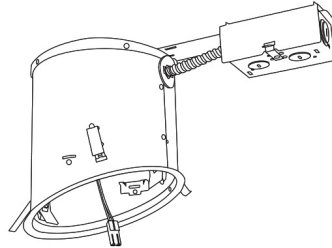

Compatible Products

For use with 6" LED Sloped Inserts

6" Dedicated LED Sloped Ceiling IC Housings

6" LED Sloped Housing
New Construction

| CAT NO. | SPECIFICATIONS |
|----------|----------------|
| EL970ICA | 24W Max. |