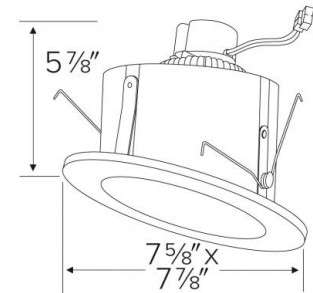

Listings:

- UL Listed for Damp Location.

Dimensions

Product Number

| Item | Lamp type | Lumens | CCT | Watts | Voltage | Dimming | Finish |
|-----------|-----------|---------|-----------------------------------|-------|---------|-----------|-----------------------|
| EL716CT5B | LED | 1200 lm | 2700K, 3000K, 3500K, 4000K, 5000K | 18W | 120V | Triac/ELV | Black with White Trim |