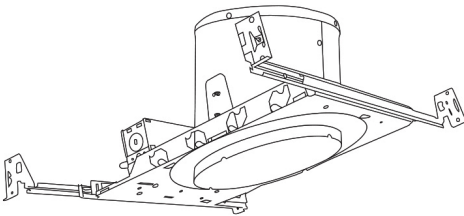

6" E26 Base Sloped Ceiling Housings

6" E26 Medium Base Sloped Housing
New Construction

CAT NO.	SPECIFICATIONS
EL918ICA	75W Max.