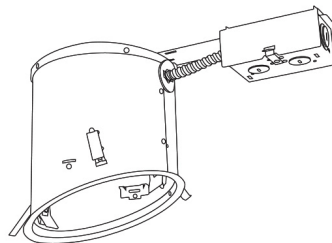

Compatible Products

For use with 6" LED Sloped Inserts

6" Dedicated LED Sloped Ceiling IC Housings

6" LED Sloped Housing
New Construction

| CAT NO. | SPECIFICATIONS |
|----------|----------------|
| EL970ICA | 24W Max. |

6" LED Sloped Housing
Remodel

| CAT NO. | SPECIFICATIONS |
|-----------|----------------|
| EL970RICA | 24W Max. |

6" E26 Base Sloped Ceiling Housings

6" E26 Medium Base Sloped Housing
New Construction

| CAT NO. | SPECIFICATIONS |
|----------|----------------|
| EL918ICA | 75W Max. |