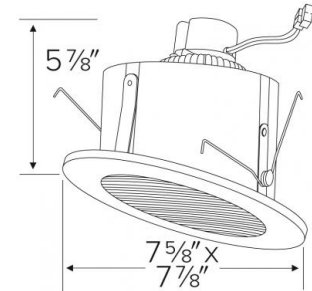

Listings:

- UL Listed for Damp Location.

Dimensions

Product Number

Item	Lamp type	Lumens	CCT	Watts	Voltage	Dimming	Finish
EL714CT5B	LED	1200 lm	2700K, 3000K, 3500K, 4000K, 5000K	18W	120V	Triac/ELV	Black with White Trim