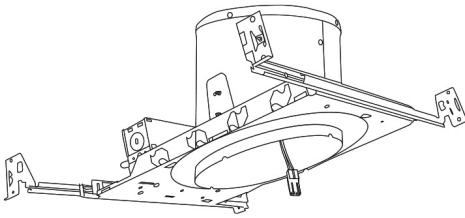

Compatible Products

For use with 6" LED Sloped Inserts

6" Dedicated LED Sloped Ceiling IC Housings

6" LED Sloped Housing
New Construction

CAT NO.	SPECIFICATIONS
EL970ICA	24W Max.