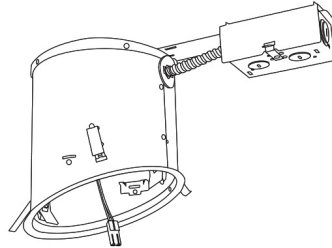

Compatible Products

For use with 6" LED Sloped Inserts

6" Dedicated LED Sloped Ceiling IC Housings

6" LED Sloped Housing
New Construction

CAT NO.	SPECIFICATIONS
EL970ICA	24W Max.

6" LED Sloped Housing
Remodel