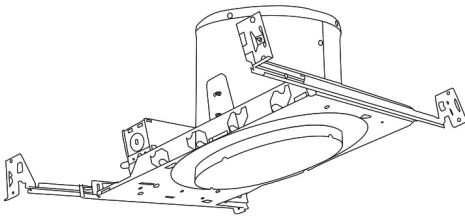

6" E26 Base Sloped Ceiling Housings

6" E26 Medium Base Sloped Housing
New Construction

CAT NO.	SPECIFICATIONS
EL918ICA	75W Max.