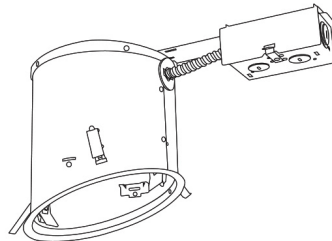

6" E26 Medium Base Sloped Housing
Remodel

CAT NO.	SPECIFICATIONS
EL918RICA	75W Max.

PSA30
Medium base to Ideal terminal connector