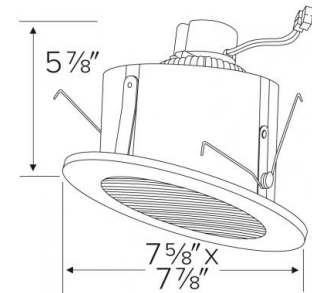

Listings:

- UL Listed for Damp Location.

Dimensions

Product Number

Item	Lamp type	Lumens	CCT	Watts	Voltage	Dimming	Finish
EL713CT5W	LED	1050 lm	2700K, 3000K, 3500K, 4000K, 5000K	15W	120V	Triac/ELV	All White