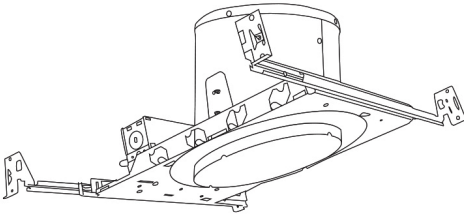

6" E26 Base Sloped Ceiling Housings

6" E26 Medium Base Sloped Housing
New Construction

CAT NO.	SPECIFICATIONS
EL918ICA	75W Max.