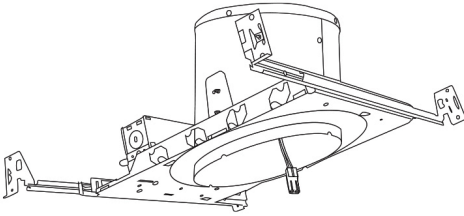

Compatible Products

For use with 6" LED Sloped Inserts

6" Dedicated LED Sloped Ceiling IC Housings

6" LED Sloped Housing
New Construction

CAT NO.	SPECIFICATIONS
EL970ICA	24W Max.