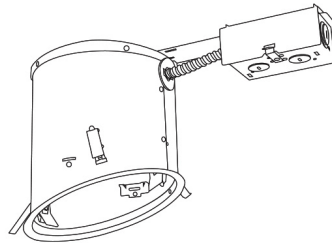

6" E26 Medium Base Sloped Housing
Remodel

CAT NO.	SPECIFICATIONS
EL918RICA	75W Max.

PSA30
Medium base to Ideal terminal connector