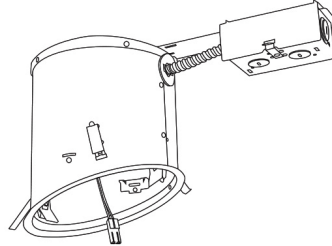

Compatible Products

For use with 6" LED Sloped Inserts

6" Dedicated LED Sloped Ceiling IC Housings

6" LED Sloped Housing
New Construction

CAT NO.	SPECIFICATIONS
EL970ICA	24W Max.

6" LED Sloped Housing
Remodel