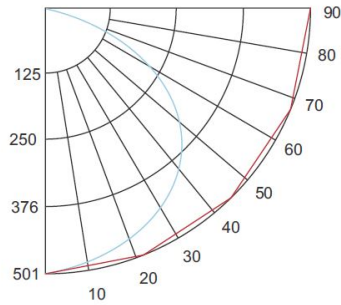

CAT NO.	SPECIFICATIONS
EL918ICA	75W Max.

CAT NO.	SPECIFICATIONS
EL918RICA	75W Max.

Sloped Ceiling LED Baffle Insert

Multiplier: 2700K (x 0.96)

PHOTOMETRIC REPORT

Product #: EL71430
 Wattage/Lumens: 172W/ 1210 Lm
 Luminaire LPW: 70 Lm/W

CANDLE POWER SUMMARY

Degrees Vertical	0°
0	494
5	500
15	495
25	469
35	425
45	362
55	273
65	155
75	50
85	19
90	9

ILLUMINANCE AT A DISTANCE

Distance to Target Plane	Footcandles Beam Center	Beam Diameter
4'	30.9	10.0'
6'	13.7	15.0'
8'	7.73	20.0'
10'	4.95	25.0'