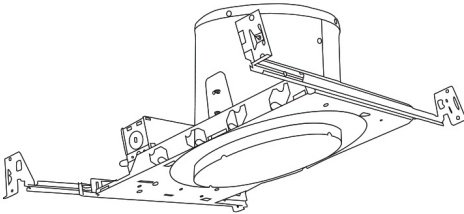

6" E26 Base Sloped Ceiling Housings

6" E26 Medium Base Sloped Housing
New Construction