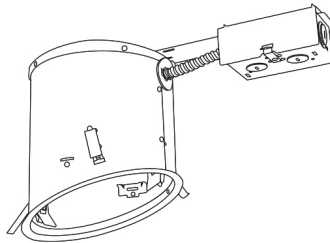

6" E26 Medium Base Sloped Housing
Remodel

PSA30
Medium base to Ideal terminal connector

CAT NO.	SPECIFICATIONS
EL918ICA	75W Max.

CAT NO.	SPECIFICATIONS
EL918RICA	75W Max.