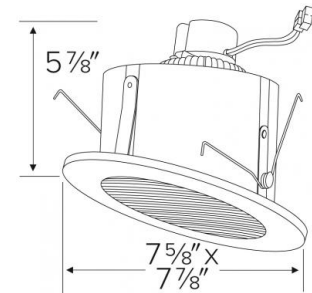

Listings:

- UL Listed for Damp Location.

Dimensions

Product Number

Item	Lamp type	Lumens	CCT	Watts	Voltage	Dimming	Finish
EL713CT5B	LED	1050 lm	2700K, 3000K, 3500K, 4000K, 5000K	12.5W	120V	Triac/ELV	Black with White Trim