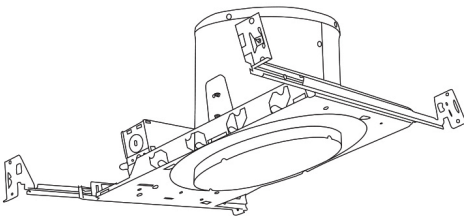

6" E26 Base Sloped Ceiling Non-IC Housings

6" E26 Medium Base Sloped Housing
Remodel

CAT NO.	SPECIFICATIONS
EL900HT	150W Max.