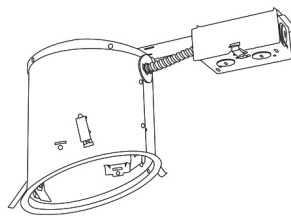

6" Sloped Adjustable Baffle with Reflector Trim

Features

- Adjustable Sloped Baffle with Reflector, 30° adjustment.
- Lamp: 75W MAX. PAR30 or PAR38.
- O.D.: 8"

Technical Details

Construction:

- Meticulously manufactured trim with a powder coated or anodized finish.
- Integral gimbal ring holds lamp and allows for 30° internal adjustability while keeping a flush look on the ceiling.
- Baffle helps reduce glare.

Installation: Clips securely mount trim into the housing and keeps ring flush with ceiling.

Compatible Housings: EL936ICA, EL918ICA, EL918RICA, EL900HT, EL900RT.

Lamp: Compatible with Medium base (E26) PAR type.

CAT NO.	SPECIFICATIONS
EL936ICA	90W Max.

6" E26 Medium Base Sloped Housing
New Construction

CAT NO.	SPECIFICATIONS
EL918ICA	75W Max.

6" E26 Medium Base Sloped Housing
Remodel

CAT NO.	SPECIFICATIONS
EL918RICA	75W Max.

6" E26 Base Sloped Ceiling Non-IC Housings

6" E26 Medium Base Sloped Housing
Remodel

CAT NO.	SPECIFICATIONS
EL900HT	150W Max.

6" E26 Medium Base Sloped Housing
Remodel

CAT NO.	SPECIFICATIONS
EL900RT	150W Max.