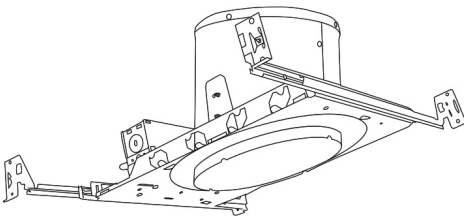

6" Sloped Adjustable Baffle with Reflector Trim

Features

- Adjustable Sloped Baffle with Reflector, 30° adjustment.
- Lamp: 75W MAX. PAR30 or PAR38.
- O.D.: 8"

Technical Details

Construction:

- Meticulously manufactured trim with a powder coated or anodized finish.
- Integral gimbal ring holds lamp and allows for 30° internal adjustability while keeping a flush look on the ceiling.
- Baffle helps reduce glare.

Installation: Clips securely mount trim into the housing and keeps ring flush with ceiling.

Compatible Housings: EL936ICA, EL918ICA, EL918RICA, EL900HT, EL900RT.

Lamp: Compatible with Medium base (E26) PAR type.

EL601

- B** Black with White Trim
- W** All White

Compatible Products

For use with **6" Sloped Trims**

6" E26 Base Sloped Ceiling Housings

6" E26 Medium Base Sloped Housing
New Construction

CAT NO.	SPECIFICATIONS
EL936ICA	90W Max.

6" E26 Medium Base Sloped Housing
New Construction

CAT NO.	SPECIFICATIONS
EL918ICA	75W Max.

6" E26 Medium Base Sloped Housing
Remodel

CAT NO.	SPECIFICATIONS
EL918RICA	75W Max.

6" E26 Base Sloped Ceiling Non-IC Housings