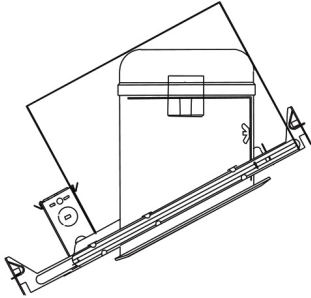

Compatible Products

For use with **6" Sloped Trims**

6" E26 Base Sloped Ceiling Housings

6" E26 Medium Base Sloped Housing
New Construction

CAT NO.	SPECIFICATIONS
EL936ICA	90W Max.