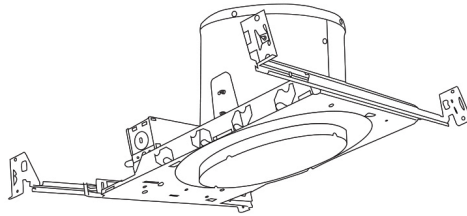

6" Sloped Adjustable Baffle with Gimbal Ring Trim

Features

- Sloped Phenolic Baffle with Gimbal Ring.
- Lamp: 75W MAX PAR30 or LED.
- O.D.: 7 5/8" x 7 7/8".

Technical Details

Construction:

- Meticulously manufactured trim with a powder coated or anodized finish.
- Integral gimbal ring holds lamp and allows for 30° internal adjustability while keeping a flush look on the ceiling.
- Baffle helps reduce glare.

Installation: Clips securely mount trim into the housing and keeps ring flush with ceiling.

Compatible Housings: EL936ICA, EL918ICA, EL918RICA, EL900HT, EL900RT.

Lamp: Compatible with Medium base (E26) PAR type.

EL624

- W** All White
- B** Black with White Trim

Compatible Products

For use with **6" Sloped Trims**

6" E26 Base Sloped Ceiling Housings

6" E26 Medium Base Sloped Housing
New Construction

CAT NO.	SPECIFICATIONS
EL936ICA	90W Max.

6" E26 Medium Base Sloped Housing
New Construction

CAT NO.	SPECIFICATIONS
EL918ICA	75W Max.

6" E26 Medium Base Sloped Housing
Remodel

CAT NO.	SPECIFICATIONS
EL918RICA	75W Max.

6" E26 Base Sloped Ceiling Non-IC Housings