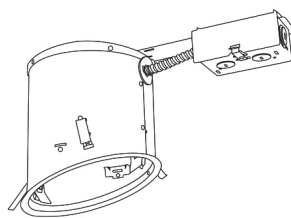

6" Sloped Adjustable Baffle with Gimbal Ring Trim

Features

- Sloped Phenolic Baffle with Gimbal Ring.
- Lamp: 75W MAX PAR30 or LED.
- O.D.: 7 5/8" x 7 7/8".

Technical Details

Construction:

- Meticulously manufactured trim with a powder coated or anodized finish.
- Integral gimbal ring holds lamp and allows for 30° internal adjustability while keeping a flush look on the ceiling.
- Baffle helps reduce glare.

Installation: Clips securely mount trim into the housing and keeps ring flush with ceiling.

Compatible Housings: EL936ICA, EL918ICA, EL918RICA, EL900HT, EL900RT.

Lamp: Compatible with Medium base (E26) PAR type.

6" E26 Medium Base Sloped Housing
New Construction

CAT NO.	SPECIFICATIONS
EL918ICA	75W Max.

6" E26 Medium Base Sloped Housing
Remodel

CAT NO.	SPECIFICATIONS
EL918RICA	75W Max.

6" E26 Base Sloped Ceiling Non-IC Housings

6" E26 Medium Base Sloped Housing
Remodel

CAT NO.	SPECIFICATIONS
EL900HT	150W Max.

6" E26 Medium Base Sloped Housing
Remodel

CAT NO.	SPECIFICATIONS
EL900RT	150W Max.