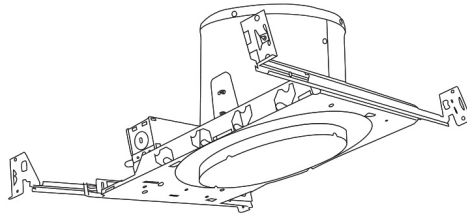

### Construction:

- Meticulously manufactured trim with a powder coated or anodized finish.
- Integral gimbal ring holds lamp and allows for 30° internal adjustability while keeping a flush look on the ceiling.
- Baffle helps reduce glare.

**Installation:** Clips securely mount trim into the housing and keeps ring flush with ceiling.

**Compatible Housings:** EL936ICA, EL918ICA, EL918RICA, EL900HT, EL900RT.

**Lamp:** Compatible with Medium base (E26) PAR type.

# Compatible Products

For use with **6" Sloped Trims**

---

## 6" E26 Base Sloped Ceiling Housings

6" E26 Medium Base Sloped Housing  
**New Construction**

CAT NO.	SPECIFICATIONS
EL936ICA	90W Max.

6" E26 Medium Base Sloped Housing  
**New Construction**

CAT NO.	SPECIFICATIONS
EL918ICA	75W Max.