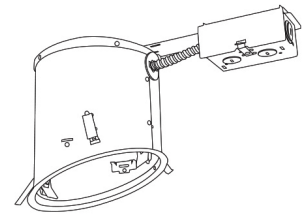

6" Sloped Adjustable Baffle with Gimbal Ring Trim

Features

- Sloped Phenolic Baffle with Gimbal Ring.
- Lamp: 75W MAX PAR30 or LED.
- O.D.: 7 5/8" x 7 7/8".

Technical Details

Construction:

- Meticulously manufactured trim with a powder coated or anodized finish.
- Integral gimbal ring holds lamp and allows for 30° internal adjustability while keeping a flush look on the ceiling.
- Baffle helps reduce glare.

Installation: Clips securely mount trim into the housing and keeps ring flush with ceiling.

Compatible Housings: EL936ICA, EL918ICA, EL918RICA, EL900HT, EL900RT.

Lamp: Compatible with Medium base (E26) PAR type.

EL624

- W** All White
- B** Black with White Trim

Compatible Products

For use with **6" Sloped Trims**

6" E26 Base Sloped Ceiling Housings

6" E26 Medium Base Sloped Housing
New Construction

CAT NO.	SPECIFICATIONS
EL936ICA	90W Max.

6" E26 Medium Base Sloped Housing
New Construction

CAT NO.	SPECIFICATIONS
EL918ICA	75W Max.

6" E26 Medium Base Sloped Housing
Remodel

CAT NO.	SPECIFICATIONS
EL918RICA	75W Max.

6" E26 Base Sloped Ceiling Non-IC Housings