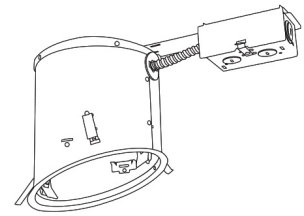

## 6" E26 Base Sloped Ceiling Housings

6" E26 Medium Base Sloped Housing  
**New Construction**

CAT NO.	SPECIFICATIONS
EL936ICA	90W Max.

6" E26 Medium Base Sloped Housing  
**New Construction**

CAT NO.	SPECIFICATIONS
EL918ICA	75W Max.