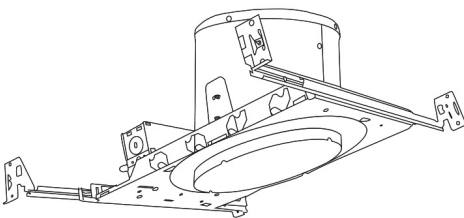

6" Sloped Adjustable Baffle with Gimbal Ring Trim

Features

- Sloped Phenolic Baffle with Gimbal Ring.
- Lamp: 75W MAX PAR30 or LED.
- O.D.: 7 5/8" x 7 7/8".

Technical Details

Construction:

- Meticulously manufactured trim with a powder coated or anodized finish.
- Integral gimbal ring holds lamp and allows for 30° internal adjustability while keeping a flush look on the ceiling.
- Baffle helps reduce glare.

Installation: Clips securely mount trim into the housing and keeps ring flush with ceiling.

Compatible Housings: EL936ICA, EL918ICA, EL918RICA, EL900HT, EL900RT.

Lamp: Compatible with Medium base (E26) PAR type.

EL624

- W** All White
- B** Black with White Trim

Compatible Products

For use with **6" Sloped Trims**

6" E26 Base Sloped Ceiling Housings

6" E26 Medium Base Sloped Housing
New Construction

CAT NO.	SPECIFICATIONS
EL936ICA	90W Max.

6" E26 Medium Base Sloped Housing
New Construction

CAT NO.	SPECIFICATIONS
EL918ICA	75W Max.

6" E26 Medium Base Sloped Housing
Remodel

CAT NO.	SPECIFICATIONS
EL918RICA	75W Max.

6" E26 Base Sloped Ceiling Non-IC Housings