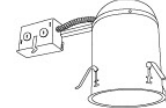

6" Airtight IC Universal Housing
Remodel

CAT NO.	SPECIFICATIONS
RR10H	Lamp: 150W MAX.