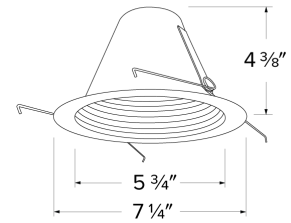

Dimensions