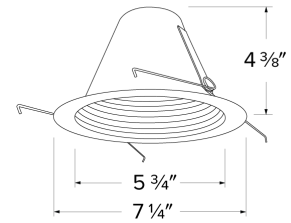

6" Shallow Airtight Baffle with Torsion Springs Trim

Features

- Shallow Baffle, self-flanged.
- Lamp: 75W MAX PAR30 or R30.
- O.D.: 7 1/4".

Technical Details

Construction:

- Meticulously manufactured trim with a powder coated or anodized finish.
- Baffle helps reduce glare.

Installation: Clips securely mount trim into the housing and keeps ring flush with ceiling.

Compatible Housing: Compatible with 6" Integrated LED Housings.

Lamp: Compatible with Medium base (E26) PAR type.

Dimensions

Product Numbers

Item	Finish
ELM305W	All White

Compatible Products

For use with 6" Trims for PAR Lamps

6" Line Voltage ICA Housings

6" Airtight IC Housing
New Construction

CAT NO.	SPECIFICATIONS
EL7ICA	90W, with Socket Bracket
EL7ICANB	90W, without Socket Bracket

CAT NO.	SPECIFICATIONS
FIREENCL	20 3/8" L x 14 3/8" W
FIREENCL-S	Shallow, 16" L x 14 3/8" W

CAT NO.	SPECIFICATIONS
FIRETAPE	3/4" W x 16' L