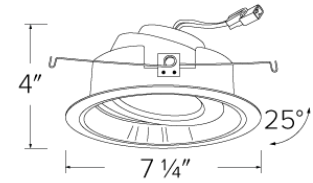

Dimensions

Product Numbers

Item	Lamp type	Lumens	CCT	Watts	Voltage	Dimming	Finish
EL477CT5W	LED	1200 lm	2700K, 3000K, 3500K, 4000K, 5000K	18W	120V	Triac/ELV	All White
EL477CT5B	LED	1200 lm	2700K, 3000K, 3500K, 4000K, 5000K	18W	120V	Triac/ELV	Black with White Trim

Product Number Builder Example: EL477CT5W

ELCO 6" LED Insert

Color Temp.

Finish

EL477

CT5 2700K - 5000K

W All White

B Black with White Trim