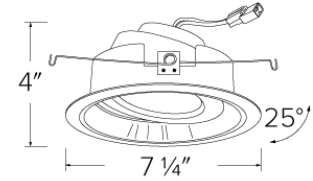

Dimensions

Product Numbers

Item	Lamp type	Lumens	CCT	Watts	Voltage	Dimming	Finish
EL477CT5W	LED	1200 lm	2700K, 3000K, 3500K, 4000K, 5000K	18W	120V	Triac/ELV	All White
EL477CT5B	LED	1200 lm	2700K, 3000K, 3500K, 4000K, 5000K	18W	120V	Triac/ELV	Black with White Trim

Product Number Builder Example: EL477CT5W

ELCO 6" LED Insert

Color Temp.

Finish

EL477

CT5 2700K - 5000K

W All White

B Black with White Trim