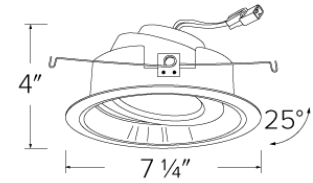

Dimensions

Product Numbers

Item	Lamp type	Lumens	CCT	Watts	Voltage	Dimming	Finish
EL477CT5W	LED	1200 lm	2700K, 3000K, 3500K, 4000K, 5000K	15W	120V	Triac/ELV	All White
EL477CT5B	LED	1200 lm	2700K, 3000K, 3500K, 4000K, 5000K	15W	120V	Triac/ELV	Black with White Trim
EL477CT5C	LED	1200 lm	2700K, 3000K, 3500K, 4000K, 5000K	15W	120V	Triac/ELV	All Chrome