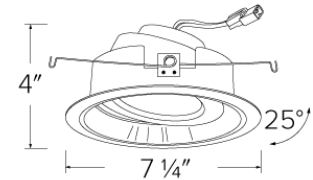

Dimensions

Product Numbers

Item	Lamp type	Lumens	CCT	Watts	Voltage	Dimming	Finish
EL477CT5W	LED	1200 lm	2700K, 3000K, 3500K, 4000K, 5000K	15W	120V	Triac/ELV	All White
EL477CT5B	LED	1200 lm	2700K, 3000K, 3500K, 4000K, 5000K	15W	120V	Triac/ELV	Black with White Trim
EL477CT5C	LED	1200 lm	2700K, 3000K, 3500K, 4000K, 5000K	15W	120V	Triac/ELV	All Chrome