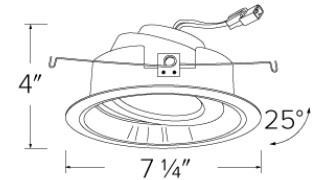

Dimensions

Product Numbers

Item	Lamp type	Lumens	CCT	Watts	Voltage	Dimming	Finish
EL477CT5W	LED	1200 lm	2700K, 3000K, 3500K, 4000K, 5000K	18W	120V	Triac/ELV	All White
EL477CT5B	LED	1200 lm	2700K, 3000K, 3500K, 4000K, 5000K	18W	120V	Triac/ELV	Black with White Trim

Product Number Builder Example: EL477CT5W

ELCO 6" LED Insert

EL477

Color Temp.

CT5 2700K - 5000K

Finish

W All White

B Black with White Trim