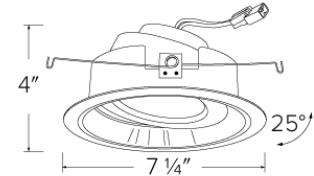

Dimensions

Product Numbers

Item	Lamp type	Lumens	CCT	Watts	Voltage	Dimming	Finish
EL377CT5W	LED	1050 lm	2700K, 3000K, 3500K, 4000K, 5000K	15W	120V	Triac/ELV	All White
EL377CT5B	LED	1050 lm	3000/2700K, 3000K, 3500K, 4000K, 5000K	15W	120V	Triac/ELV	Black with White Ring
EL377CT5C	LED	1050 lm	2700K, 3000K, 3500K, 4000K, 5000K	15W	120V	Triac/ELV	All Chrome