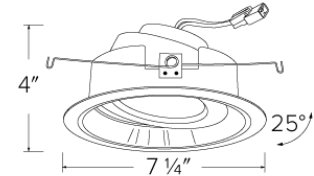

Dimensions

Product Numbers

Item	Lamp type	Lumens	CCT	Watts	Voltage	Dimming	Finish
EL377CT5W	LED	1050 lm	2700K, 3000K, 3500K, 4000K, 5000K	15W	120V	Triac/ELV	All White
EL377CT5B	LED	1050 lm	3000/2700K, 3000K, 3500K, 4000K, 5000K	15W	120V	Triac/ELV	Black with White Ring

Product Number Builder

Example: **EL377CT5W**

ELCO 6" LED Insert

Color Temp.

Finish

EL377

CT5 2700K - 5000K

W All White

B Black with White Trim