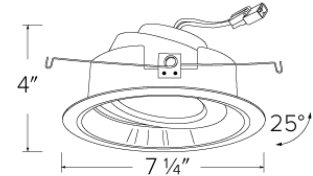

Dimensions

Product Numbers

Item	Lamp type	Lumens	CCT	Watts	Voltage	Dimming	Finish
EL377CT5W	LED	1050 lm	2700K, 3000K, 3500K, 4000K, 5000K	15W	120V	Triac/ELV	All White
EL377CT5B	LED	1050 lm	3000/2700K, 3000K, 3500K, 4000K, 5000K	15W	120V	Triac/ELV	Black with White Ring
EL377CT5C	LED	1050 lm	2700K, 3000K, 3500K, 4000K, 5000K	15W	120V	Triac/ELV	All Chrome