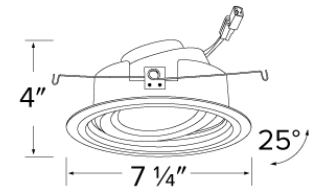

Dimensions

Product Numbers

Item	Lamp type	Lumens	CCT	Watts	Voltage	Dimming	Finish
EL476CT5W	LED	1200 lm	2700K, 3000K, 3500K, 4000K, 5000K	18W	120V	Triac/ELV	All White
EL476CT5B	LED	1200 lm	2700K, 3000K, 3500K, 4000K, 5000K	18W	120V	Triac/ELV	Black with White Ring
EL476CT5BZ	LED	1200 lm	2700K, 3000K, 3500K, 4000K, 5000K	18W	120V	Triac/ELV	All Bronze