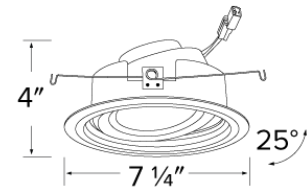

Dimensions

Product Numbers

Item	Lamp type	Lumens	CCT	Watts	Voltage	Dimming	Finish
EL476CT5W	LED	1200 lm	2700K, 3000K, 3500K, 4000K, 5000K	18W	120V	Triac/ELV	All White
EL476CT5B	LED	1200 lm	2700K, 3000K, 3500K, 4000K, 5000K	18W	120V	Triac/ELV	Black with White Ring
EL476CT5BZ	LED	1200 lm	2700K, 3000K, 3500K, 4000K, 5000K	18W	120V	Triac/ELV	All Bronze