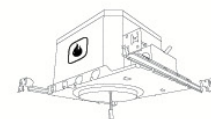

2-Hour Fire Rated
6" Shallow ICA Housing
New Construction

CAT NO.	SPECIFICATIONS
EL75FICAS	Shallow. 24W MAX. 6 3/16" Height.