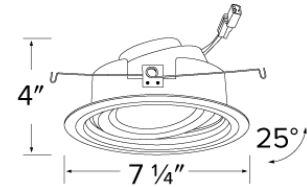

Dimensions

Product Numbers

Item	Lamp type	Lumens	CCT	Watts	Voltage	Dimming	Finish
EL476CT5W	LED	1200 lm	2700K, 3000K, 3500K, 4000K, 5000K	18W	120V	Triac/ELV	All White
EL476CT5B	LED	1200 lm	2700K, 3000K, 3500K, 4000K, 5000K	18W	120V	Triac/ELV	Black with White Ring
EL476CT5BZ	LED	1200 lm	2700K, 3000K, 3500K, 4000K, 5000K	18W	120V	Triac/ELV	All Bronze