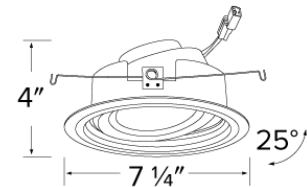

Dimensions

Product Numbers

Item	Lamp type	Lumens	CCT	Watts	Voltage	Dimming	Finish
EL476CT5W	LED	1200 lm	2700K, 3000K, 3500K, 4000K, 5000K	18W	120V	Triac/ELV	All White
EL476CT5B	LED	1200 lm	2700K, 3000K, 3500K, 4000K, 5000K	18W	120V	Triac/ELV	Black with White Ring
EL476CT5BZ	LED	1200 lm	2700K, 3000K, 3500K, 4000K, 5000K	18W	120V	Triac/ELV	All Bronze