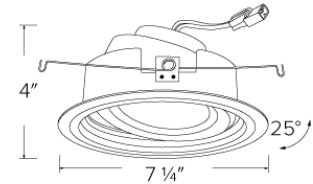

Dimensions

Product Number

Item	Lamp type	Lumens	CCT	Watts	Voltage	Dimming	Finish
EL376CT5BZ	LED	1050 lm	2700K, 3000K, 3500K, 4000K, 5000K	12.5W	120V	Triac/ELV	All Bronze