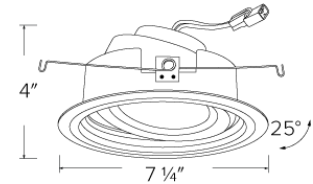

Dimensions

Product Number

Item	Lamp type	Lumens	CCT	Watts	Voltage	Dimming	Finish
EL37630W	LED	1050 lm	3000K	12.5W	120V	Triac/ELV	All White

Product Number Builder Example: EL37627W

ELCO 6" LED Adjustable Baffle Insert

Color Temp.

Finish

EL376

27 2700K
30 3000K
CT5 2700K - 5000K

W All White
B Black with White Trim
BZ All Bronze