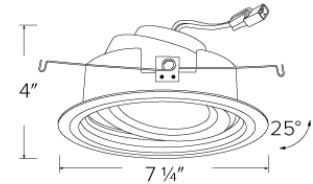

Dimensions

Product Number

Item	Lamp type	Lumens	CCT	Watts	Voltage	Dimming	Finish
EL37627W	LED	1050 lm	2700K	12.5W	120V	Triac/ELV	All White

Product Number Builder Example: EL37627W

ELCO 6" LED Adjustable Baffle Insert

Color Temp.

Finish

EL376

27 2700K
30 3000K
CT5 2700K - 5000K

W All White
B Black with White Trim
BZ All Bronze