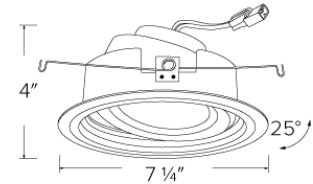

Dimensions

Product Numbers

Item	Lamp type	Lumens	CCT	Watts	Voltage	Dimming	Finish
EL37627W	LED	1050 lm	2700K	12.5W	120V	Triac/ELV	All White
EL37630W	LED	1050 lm	3000K	12.5W	120V	Triac/ELV	All White
EL376CT5W	LED	1050 lm	2700K, 3000K, 3500K, 4000K, 5000K	12.5W	120V	Triac/ELV	All White
EL376CT5B	LED	1050 lm	2700K, 3000K, 3500K, 4000K, 5000K	12.5W	120V	Triac/ELV	Black with White Trim