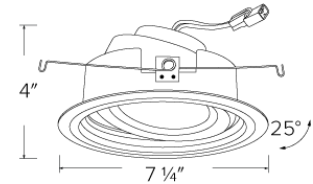

Dimensions

Product Numbers

Item	Lamp type	Lumens	CCT	Watts	Voltage	Dimming	Finish
EL37627W	LED	1050 lm	2700K	15W	120V	Triac/ELV	All White
EL37630W	LED	1050 lm	3000K	15W	120V	Triac/ELV	All White
EL376CT5W	LED	1050 lm	2700K, 3000K, 3500K, 4000K, 5000K	15W	120V	Triac/ELV	All White
EL376CT5B	LED	1050 lm	2700K, 3000K, 3500K, 4000K, 5000K	15W	120V	Triac/ELV	Black with White Trim