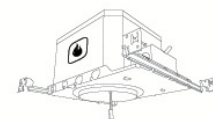

2-Hour Fire Rated
6" Shallow ICA Housing
New Construction

CAT NO.	SPECIFICATIONS
EL75FICAS	Shallow. 24W MAX. 6 3/16" Height.