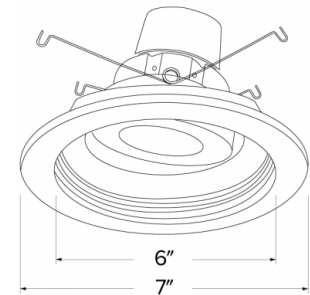

Dimensions

Product Numbers

Item	Lamp type	Lumens	CCT	Watts	Voltage	Dimming	Beam Angle
E616R0827W, E616R0827B, E616R0827BZ	LED	850 lm	2700K	10.5W	120V	Triac/ELV	60°
E616R1227W, E616R1227B, E616R1227BZ	LED	1250 lm	2700K	15.7W	120V	Triac/ELV	60°
E616R0830W, E616R0830B, E616R0830BZ	LED	850 lm	3000K	10.5W	120V	Triac/ELV	60°
E616R1230W, E616R1230B, E616R1230BZ	LED	1250 lm	3000K	15.7W	120V	Triac/ELV	60°
E616R0835W, E616R0835B, E616R0835BZ	LED	850 lm	3500K	10.5W	120V	Triac/ELV	60°
E616R1235W, E616R1235B, E616R1235BZ	LED	1250 lm	3500K	15.7W	120V	Triac/ELV	60°