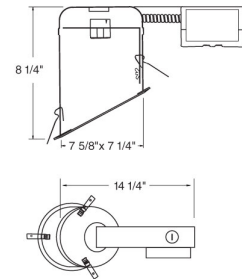

Dimensions

Product Numbers

Item	Lamp type	Watts	Voltage
EL6113RICEA	CFL	13W	120V
EL6118RICEA	CFL	18W	120V