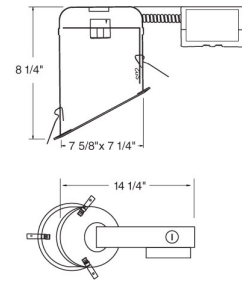

6" Remodel Sloped Compact Fluorescent Downlight

Features

- 6" Sloped CFL Downlights for use with Compact Fluorescent lamps.
- Contact ELCO for dimming ballast ordering information.
- cUL Listed for damp location.

Specifications

Wattage	26W
Voltage	120/277V
Lamp Type	CFL
Damp Location	Listed

Dimensions

Product Number

Item	Lamp type	Watts	Voltage
EL6213RE	CFL	26W	120/277V