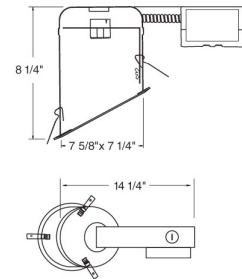

6" Remodel Sloped Compact Fluorescent Downlight

Features

- 6" Sloped CFL Downlights for use with Compact Fluorescent lamps.
- Contact ELCO for dimming ballast ordering information.
- cUL Listed for damp location.

Specifications

Wattage	26W
Voltage	120/277V
Lamp Type	CFL
Damp Location	Listed

Dimensions

Product Number

Item	Lamp type	Watts	Voltage
EL6213RE	CFL	26W	120/277V