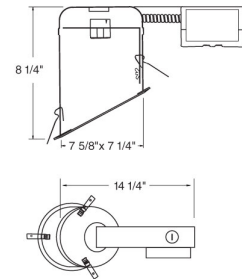

6" Remodel Sloped Compact Fluorescent Downlight

Features

- 6" Sloped CFL Downlights for use with Compact Fluorescent lamps.
- Contact ELCO for dimming ballast ordering information.
- cUL Listed for damp location.

Specifications

Wattage	42W
Voltage	120/277V
Lamp Type	CFL
Damp Location	Listed

Dimensions

Product Number

Item	Lamp type	Watts	Voltage
EL6142RE	CFL	42W	120/277V