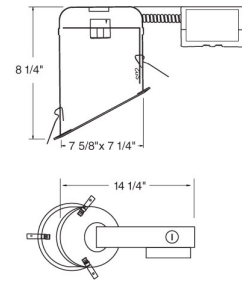

6" Remodel Sloped Compact Fluorescent Downlight

Features

- 6" Sloped CFL Downlights for use with Compact Fluorescent lamps.
- Contact ELCO for dimming ballast ordering information.
- cUL Listed for damp location.

Specifications

Wattage	32W
Voltage	120/277V
Lamp Type	CFL
Damp Location	Listed

Dimensions

Product Number

Item	Lamp type	Watts	Voltage
EL6132RE	CFL	32W	120/277V