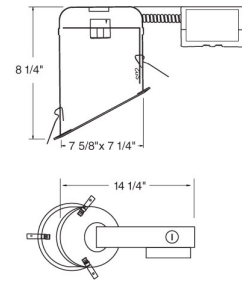

6" Remodel Sloped Compact Fluorescent Downlight

Features

- 6" Sloped CFL Downlights for use with Compact Fluorescent lamps.
- Contact ELCO for dimming ballast ordering information.
- cUL Listed for damp location.

Specifications

Wattage	26W
Voltage	120/277V
Lamp Type	CFL
Damp Location	Listed

Dimensions

Product Number

Item	Lamp type	Watts	Voltage
EL6126RE	CFL	26W	120/277V