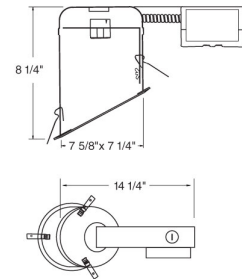

6" Remodel Sloped Compact Fluorescent Downlight

Features

- 6" Sloped CFL Downlights for use with Compact Fluorescent lamps.
- Contact ELCO for dimming ballast ordering information.
- cUL Listed for damp location.

Specifications

Wattage	18W
Voltage	120/277V
Lamp Type	CFL
Damp Location	Listed

Dimensions

Product Number

Item	Lamp type	Watts	Voltage
EL6118RE	CFL	18W	120/277V