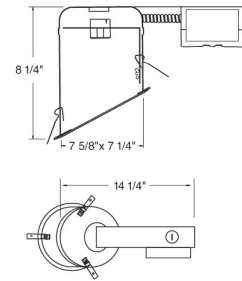

6" Remodel Sloped Compact Fluorescent Downlight

Features

- 6" Sloped CFL Downlights for use with Compact Fluorescent lamps.
- Contact ELCO for dimming ballast ordering information.
- cUL Listed for damp location.

Specifications

Wattage	18W
Voltage	120/277V
Lamp Type	CFL
Damp Location	Listed

Dimensions

Product Number

Item	Lamp type	Watts	Voltage
EL6118RE	CFL	18W	120/277V