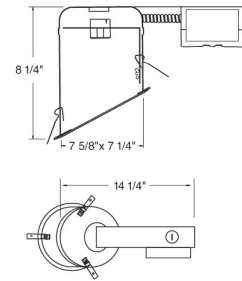

Dimensions

Product Number

Item	Lamp type	Watts	Voltage
EL6113RE	CFL	13W	120/277V