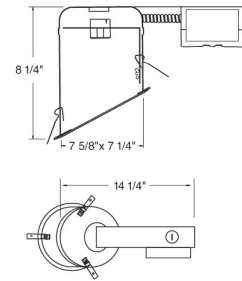

6" Remodel Sloped Compact Fluorescent Downlight

Features

- 6" Sloped CFL Downlights for use with Compact Fluorescent lamps.
- Contact ELCO for dimming ballast ordering information.
- cUL Listed for damp location.

Specifications

Wattage	13W - 42W
Voltage	120/277V
Lamp Type	CFL
Damp Location	Listed

Dimensions

Product Numbers

Item	Lamp type	Watts	Voltage
EL6113RE	CFL	13W	120/277V
EL6213RE	CFL	26W	120/277V
EL6118RE	CFL	18W	120/277V
EL6126RE	CFL	26W	120/277V
EL6132RE	CFL	32W	120/277V
EL6142RE	CFL	42W	120/277V