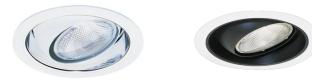

Options

Clear/White Trim   Black/White Trim

Product Numbers

Item	Finish
EL419CW	Clear with White Trim
EL419BW	Black with White Trim

Product Number Builder   Example: EL419CW

6" Regressed Eyeball Trim

EL419

Finish

_____

BW Black with White Trim

CW Clear with White Trim