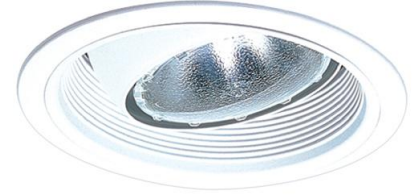

# 6" Regressed Eyeball with Baffle Trim

## Features

- Regressed Eyeball, includes PSE26 Socket Extender.
- Lamp: 75W MAX PAR30 or R30.
- O.D.: 7 1/4".

### Construction:

- Meticulously manufactured trim with a powder coated or anodized finish.
- Integral gimbal ring holds lamp and allows for 35° internal adjustability while keeping a flush look on the ceiling.
- Baffle helps reduce glare.

**Installation:** Clips securely mount trim into the housing and keeps ring flush with ceiling.

**Compatible Housing:** Compatible with 6" Integrated LED Housings.

**Lamp:** Compatible with Medium base (E26) PAR type.