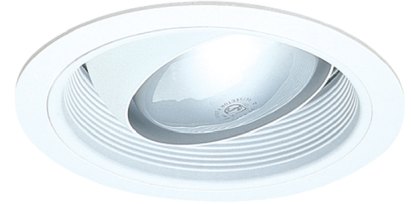

6" Regressed Eyeball with Baffle Trim

Features

- Regressed Eyeball.
- Lamp: 75W MAX R30.
- O.D.: 7 1/4".

Technical Details

Construction:

- Meticulously manufactured trim with a powder coated or anodized finish.
- Integral gimbal ring holds lamp and allows for 35° internal adjustability.
- Baffle helps reduce glare.

Installation: Clips securely mount trim into the housing and keeps ring flush with ceiling.

Compatible Housing: Compatible with 6" Integrated LED Housings.

Lamp: Compatible with Medium base (E26) PAR type.

Options

All White

Black w/White Trim

Product Numbers

Item	Finish
ELM48W	All White
ELM48B	Black with White Trim

Product Number Builder Example: ELM48W

6" Regressed Eyeball Trim

Finish

ELM48

B Black w/White Trim
W All White

Compatible Products

For use with 6" Trims for PAR Lamps

6" Line Voltage ICA Housings

6" Airtight IC Housing
New Construction

6" Airtight IC Housing
Double Wall New Construction