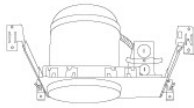

Compatible Products

For use with 6" Trims for PAR Lamps

6" Line Voltage ICA Housings

6" Airtight IC Housing
New Construction