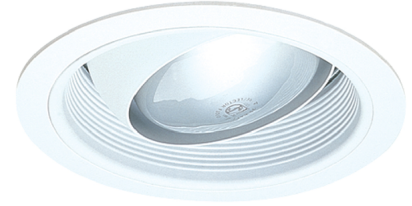

# 6" Regressed Eyeball with Baffle Trim

## Features

- Regressed Eyeball.
- Lamp: 75W MAX R30.
- O.D.: 7 1/4".

### Construction:

- Meticulously manufactured trim with a powder coated or anodized finish.
- Integral gimbal ring holds lamp and allows for 35° internal adjustability.
- Baffle helps reduce glare.

**Installation:** Clips securely mount trim into the housing and keeps ring flush with ceiling.