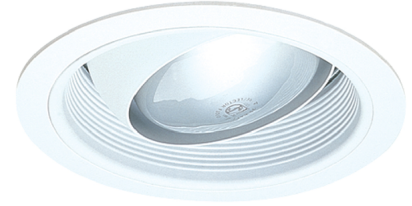

6" Regressed Eyeball with Baffle Trim

Features

- Regressed Eyeball.
- Lamp: 75W MAX R30.
- O.D.: 7 1/4".

Technical Details

Construction:

- Meticulously manufactured trim with a powder coated or anodized finish.
- Integral gimbal ring holds lamp and allows for 35° internal adjustability.
- Baffle helps reduce glare.

Installation: Clips securely mount trim into the housing and keeps ring flush with ceiling.

Compatible Housing: Compatible with 6" Integrated LED Housings.

Lamp: Compatible with Medium base (E26) PAR type.

Options

All White

All Bronze

Black w/White Trim

All Black

Product Numbers

Item	Finish
ELM48BZ	All Bronze
ELM48W	All White
ELM48BB	All Black
ELM48B	Black with White Trim

Product Number Builder Example: ELM48BZ