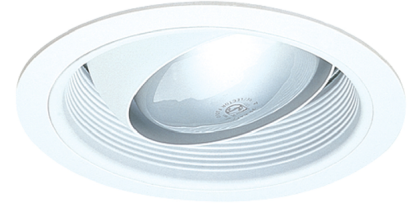

6" Regressed Eyeball with Baffle Trim

Features

- Regressed Eyeball.
- Lamp: 75W MAX R30.
- O.D.: 7 1/4".

Technical Details

Construction:

- Meticulously manufactured trim with a powder coated or anodized finish.
- Integral gimbal ring holds lamp and allows for 35° internal adjustability.
- Baffle helps reduce glare.

Installation: Clips securely mount trim into the housing and keeps ring flush with ceiling.

Compatible Housing: Compatible with 6" Integrated LED Housings.

Lamp: Compatible with Medium base (E26) PAR type.

Options

All White

Black w/White Trim

Product Numbers

Item	Finish
ELM48W	All White
ELM48B	Black with White Trim

Product Number Builder Example: ELM48W

6" Regressed Eyeball Trim

Finish

ELM48

B Black w/White Trim
W All White

Compatible Products

For use with 6" Trims for PAR Lamps

6" Line Voltage ICA Housings

6" Airtight IC Housing
New Construction

6" Airtight IC Housing
Double Wall New Construction