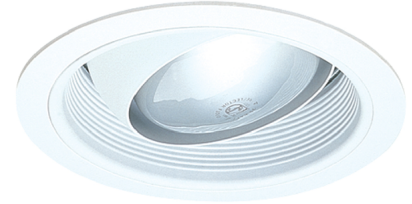

6" Regressed Eyeball with Baffle Trim

Features

- Regressed Eyeball.
- Lamp: 75W MAX R30.
- O.D.: 7 1/4".

Technical Details

Construction:

- Meticulously manufactured trim with a powder coated or anodized finish.
- Integral gimbal ring holds lamp and allows for 35° internal adjustability.
- Baffle helps reduce glare.

Installation: Clips securely mount trim into the housing and keeps ring flush with ceiling.

Compatible Housing: Compatible with 6" Integrated LED Housings.

Lamp: Compatible with Medium base (E26) PAR type.

Options

All White

All Bronze

Black w/White Trim

All Black

Product Numbers

Item	Finish
ELM48BZ	All Bronze
ELM48W	All White
ELM48BB	All Black
ELM48B	Black with White Trim

Product Number Builder Example: ELM48BZ