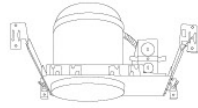

6" Airtight IC Universal Housing
New Construction