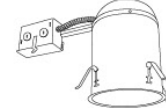

CAT NO.	SPECIFICATIONS
EL7RICA	Lamp: 90W MAX.

CAT NO.	SPECIFICATIONS
R9ICA	Lamp: 75W MAX.

CAT NO.	SPECIFICATIONS
RR9ICA	Lamp: 75W MAX.

6" Airtight IC Housing with GU24 Base Socket  
**New Construction**

6" Airtight IC Universal Housing  
**New Construction**