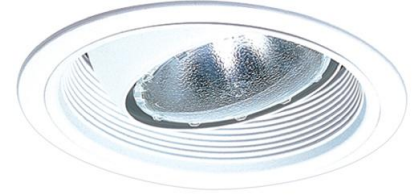

6" Regressed Eyeball with Baffle Trim

Features

- Regressed Eyeball, includes PSE26 Socket Extender.
- Lamp: 75W MAX PAR30 or R30.
- O.D.: 7 1/4".

Technical Details

Construction:

- Meticulously manufactured trim with a powder coated or anodized finish.
- Integral gimbal ring holds lamp and allows for 35° internal adjustability while keeping a flush look on the ceiling.
- Baffle helps reduce glare.

Installation: Clips securely mount trim into the housing and keeps ring flush with ceiling.

Compatible Housing: Compatible with 6" Integrated LED Housings.

Lamp: Compatible with Medium base (E26) PAR type.

Options

Black w/White Trim

Bronze

White

Product Numbers

Item	Finish
ELM38BZ	All Bronze
ELM38W	All White
ELM38B	Black with White Trim

Product Number Builder Example: ELM38BZ

6" Regressed Eyeball Trim