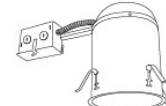

CAT NO.	SPECIFICATIONS
EL7RICA	Lamp: 90W MAX.

CAT NO.	SPECIFICATIONS
R9ICA	Lamp: 75W MAX.

CAT NO.	SPECIFICATIONS
RR9ICA	Lamp: 75W MAX.

6" Airtight IC Housing with GU24 Base Socket  
**New Construction**

6" Airtight IC Universal Housing  
**New Construction**