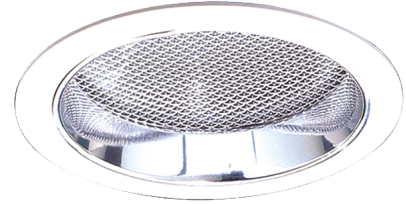

6" Reflector with Regressed Albalite Lens Trim

Features

- Regressed Albalite Lens.
- Lamp: (1) 26W max CFL, (2) 13W Quad, 60W MAX A19.
- O.D.: 7 1/4".

Technical Details

Construction: Meticulously manufactured trim with a powder coated or anodized finish.

Installation: Clips securely mount trim into the housing and keeps ring flush with ceiling.

Compatible Housing: Compatible with 6" Integrated LED Housings.

Lamp: Compatible with Medium base (E26) PAR type.

Options

Clear w/White Trim Black w/White Trim

All White

Product Numbers

Item	Finish
ELS42W	All White
ELS42B	Black with White Trim
ELS42C	Clear with White Trim

Product Number Builder Example: ELS42W

6" Regressed Albalite Lens Trim