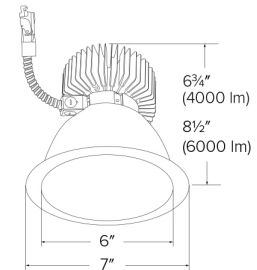

Dimensions