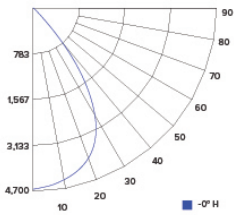

PHOTOMETRIC REPORT

Product #: E610L4030H
Wattage/Lumens: 35.6W/ 3393 Lm
Luminaire LPW: 95 Lm/W

CANDLE POWER SUMMARY

Degrees Vertical	0°
0	3312
5	3273
15	2954
25	2406
35	1394
45	285
55	42
65	14
75	5
85	0
90	0

ILLUMINANCE AT A DISTANCE

Distance to Target Plane	Center Beam Footcandles	Beam Diameter
4'	251	5.2'
6'	112	7.9'
8'	62.8	10.5'
10'	40.2	13.1'

ZONAL LUMEN SUMMARY

Zone	Lumens	%Luminaire
0-30°	2,708.8	65.9
0-40°	3,740.8	91
0-60°	4,086.4	99.4
0-90°	4,110.6	100

PHOTOMETRIC REPORT

Product #: E610L6030B
 Wattage / Lumens: 70.4W / 4791.9 lm
 Luminaire LPW: 68 lm/W

CANDLE POWER SUMMARY

Degress Vertical	0°
0	4684
5	4628
15	4177
25	3402
35	1972
45	403
55	59
65	20
75	7
85	0
90	0