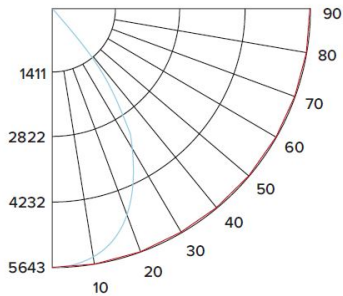

CANDLE POWER SUMMARY

Degrees Vertical	0°
0	5643
5	5576
15	5032
25	4098
35	2376
45	486
55	71
65	24
75	8
85	1
90	0

ILLUMINANCE AT A DISTANCE

Distance to Target Plane	Footcandles Beam Center	Beam Diameter
4'	353	5.2'
6'	157	7.9'
8'	88.2	10.5'
10'	56.4	13.1'