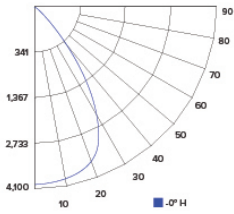

Photometric Report

6" Reflector LED Light Engine Trims

PHOTOMETRIC REPORT

Product #: E610L4035W2
Wattage / Lumens: 36.6 W / 4110.6 lm
Luminaire LPW: 112.3 lm/W

CANDLE POWER SUMMARY

Degress Vertical	0°
0	4018
5	3970
15	3583
25	2918
35	1691
45	346
55	50
65	17
75	6
85	0
90	0

ILLUMINANCE AT A DISTANCE

Distance to Target Plane	Center Beam Footcandles	Beam Diameter
4'	251	5.2'
6'	112	7.9'
8'	62.8	10.5'
10'	40.2	13.1'

ZONAL LUMEN SUMMARY

Zone	Lumens	%Luminaire
0-30°	2,708.8	65.9
0-40°	3,740.8	91
0-60°	4,086.4	99.4
0-90°	4,110.6	100