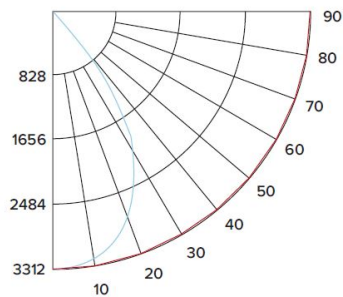

CANDLE POWER SUMMARY

Degrees Vertical	0°
0	5643
5	5576
15	5032
25	4098
35	2376
45	486
55	71
65	24
75	8
85	1
90	0

ILLUMINANCE AT A DISTANCE

Distance to Target Plane	Footcandles Beam Center	Beam Diameter
4'	353	5.2'
6'	157	7.9'
8'	88.2	10.5'
10'	56.4	13.1'

ZONAL LUMEN SUMMARY

Zone	Lumens	% Luminaire
0-30°	3807.57	65.90
0-40°	5259.9	91.00
0-60°	5746.44	99.40
0-90°	5780.42	100.00

LED Light Engine

Multiplier: 2700K (x 0.96), 3500K (x 1.04), 4000K (x 1.08), 5000K (x 1.12)

PHOTOMETRIC REPORT

Product #: E610L4030H
Wattage/Lumens: 35.6W/ 3393 Lm
Luminaire LPW: 95 Lm/W

CANDLE POWER SUMMARY

Degrees Vertical	0°
0	3312
5	3273
15	2954
25	2406
35	1394
45	285
55	42
65	14
75	5
85	0
90	0