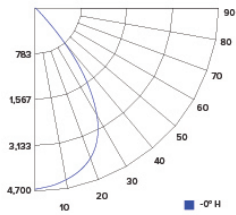

Degrees Vertical	0°
0	3312
5	3273
15	2954
25	2406
35	1394
45	285
55	42
65	14
75	5
85	0
90	0

ILLUMINANCE AT A DISTANCE

Distance to Target Plane	Footcandles Beam Center	Beam Diameter
4'	207	5.2'
6'	92.0	7.9'
8'	51.8	10.5'
10'	33.1	13.1'

CANDLE POWER SUMMARY

Degress Vertical	0°
0	4018
5	3970
15	3583
25	2918
35	1691
45	346
55	50
65	17
75	6
85	0
90	0

ILLUMINANCE AT A DISTANCE

Distance to Target Plane	Center Beam Footcandles	Beam Diameter
4'	251	5.2'
6'	112	7.9'
8'	62.8	10.5'
10'	40.2	13.1'

ZONAL LUMEN SUMMARY

Zone	Lumens	%Luminaire
0-30°	2,708.8	65.9
0-40°	3,740.8	91
0-60°	4,086.4	99.4
0-90°	4,110.6	100

PHOTOMETRIC REPORT

Product #: E610L6030B
 Wattage / Lumens: 70.4W / 4791.9 lm
 Luminaire LPW: 68 lm/W