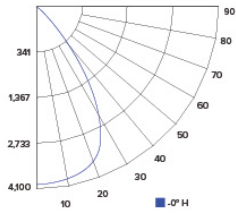

PHOTOMETRIC REPORT

Product #: E610L6030H
Wattage/Lumens: 70.3W/ 5780 Lm
Luminaire LPW: 82 Lm/W

CANDLE POWER SUMMARY

Degrees Vertical	0°
0	5643
5	5576
15	5032
25	4098
35	2376
45	486
55	71
65	24
75	8
85	1
90	0

Degrees Vertical	0°
0	3312
5	3273
15	2954
25	2406
35	1394
45	285
55	42
65	14
75	5
85	0
90	0

ILLUMINANCE AT A DISTANCE

Distance to Target Plane	Footcandles Beam Center	Beam Diameter
4'	207	5.2'
6'	92.0	7.9'
8'	51.8	10.5'
10'	33.1	13.1'

ZONAL LUMEN SUMMARY

Zone	Lumens	% Luminaire
0-30°	2234.91	65.90
0-40°	3087.37	91.00
0-60°	3372.95	99.40
0-90°	3392.9	100.00

Photometric Report

6" Reflector LED Light Engine Trims

PHOTOMETRIC REPORT

Product #: E610L4035W2
 Wattage / Lumens: 36.6 W / 4110.6 lm
 Luminaire LPW: 112.3 lm/W

CANDLE POWER SUMMARY

Degress Vertical	0°
0	4018
5	3970
15	3583
25	2918
35	1691
45	346
55	50
65	17
75	6
85	0
90	0

ILLUMINANCE AT A DISTANCE

Distance to Target Plane	Center Beam Footcandles	Beam Diameter
4'	251	5.2'
6'	112	7.9'
8'	62.8	10.5'
10'	40.2	13.1'