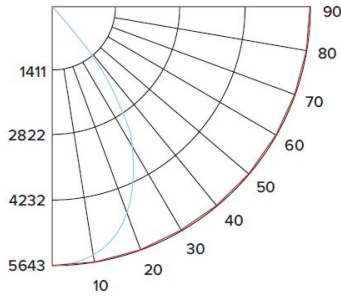

PHOTOMETRIC REPORT

Product #: E610L6030H
Wattage/Lumens: 70.3W/ 5780 Lm
Luminaire LPW: 82 Lm/W

CANDLE POWER SUMMARY

Degrees Vertical	0°
0	5643
5	5576
15	5032
25	4098
35	2376
45	486
55	71
65	24
75	8
85	1
90	0