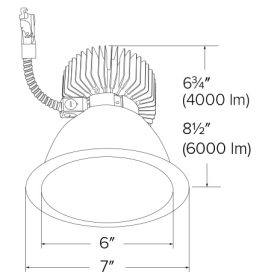

Dimensions