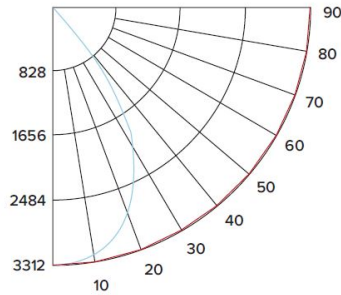

PHOTOMETRIC REPORT

Product #: E610L4030H
Wattage/Lumens: 35.6W/ 3393 Lm
Luminaire LPW: 95 Lm/W

CANDLE POWER SUMMARY

Degrees Vertical	0°
0	3312
5	3273
15	2954
25	2406
35	1394
45	285
55	42
65	14
75	5
85	0
90	0

ILLUMINANCE AT A DISTANCE

Distance to Target Plane	Footcandles Beam Center	Beam Diameter
4'	207	5.2'
6'	92.0	7.9'
8'	51.8	10.5'
10'	33.1	13.1'

ZONAL LUMEN SUMMARY

Zone	Lumens	% Luminaire
0-30°	2234.91	65.90
0-40°	3087.37	91.00
0-60°	3372.95	99.40
0-90°	3392.9	100.00