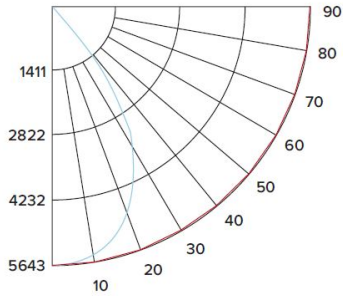

PHOTOMETRIC REPORT

Product #: E610L6030H
Wattage/Lumens: 70.3W/ 5780 Lm
Luminaire LPW: 82 Lm/W

CANDLE POWER SUMMARY

Degrees Vertical	0°
0	5643
5	5576
15	5032
25	4098
35	2376
45	486
55	71
65	24
75	8
85	1
90	0