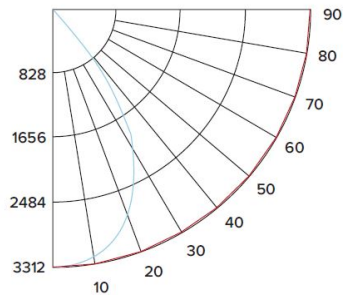

PHOTOMETRIC REPORT

Product #: E610L4030H
Wattage/Lumens: 35.6W/ 3393 Lm
Luminaire LPW: 95 Lm/W

CANDLE POWER SUMMARY

Degrees Vertical	0°
0	3312
5	3273
15	2954
25	2406
35	1394
45	285
55	42
65	14
75	5
85	0
90	0

ILLUMINANCE AT A DISTANCE

Distance to Target Plane	Footcandles Beam Center	Beam Diameter
4'	207	5.2'
6'	92.0	7.9'
8'	51.8	10.5'
10'	33.1	13.1'

ZONAL LUMEN SUMMARY

Zone	Lumens	% Luminaire
0-30°	2234.91	65.90
0-40°	3087.37	91.00
0-60°	3372.95	99.40
0-90°	3392.9	100.00